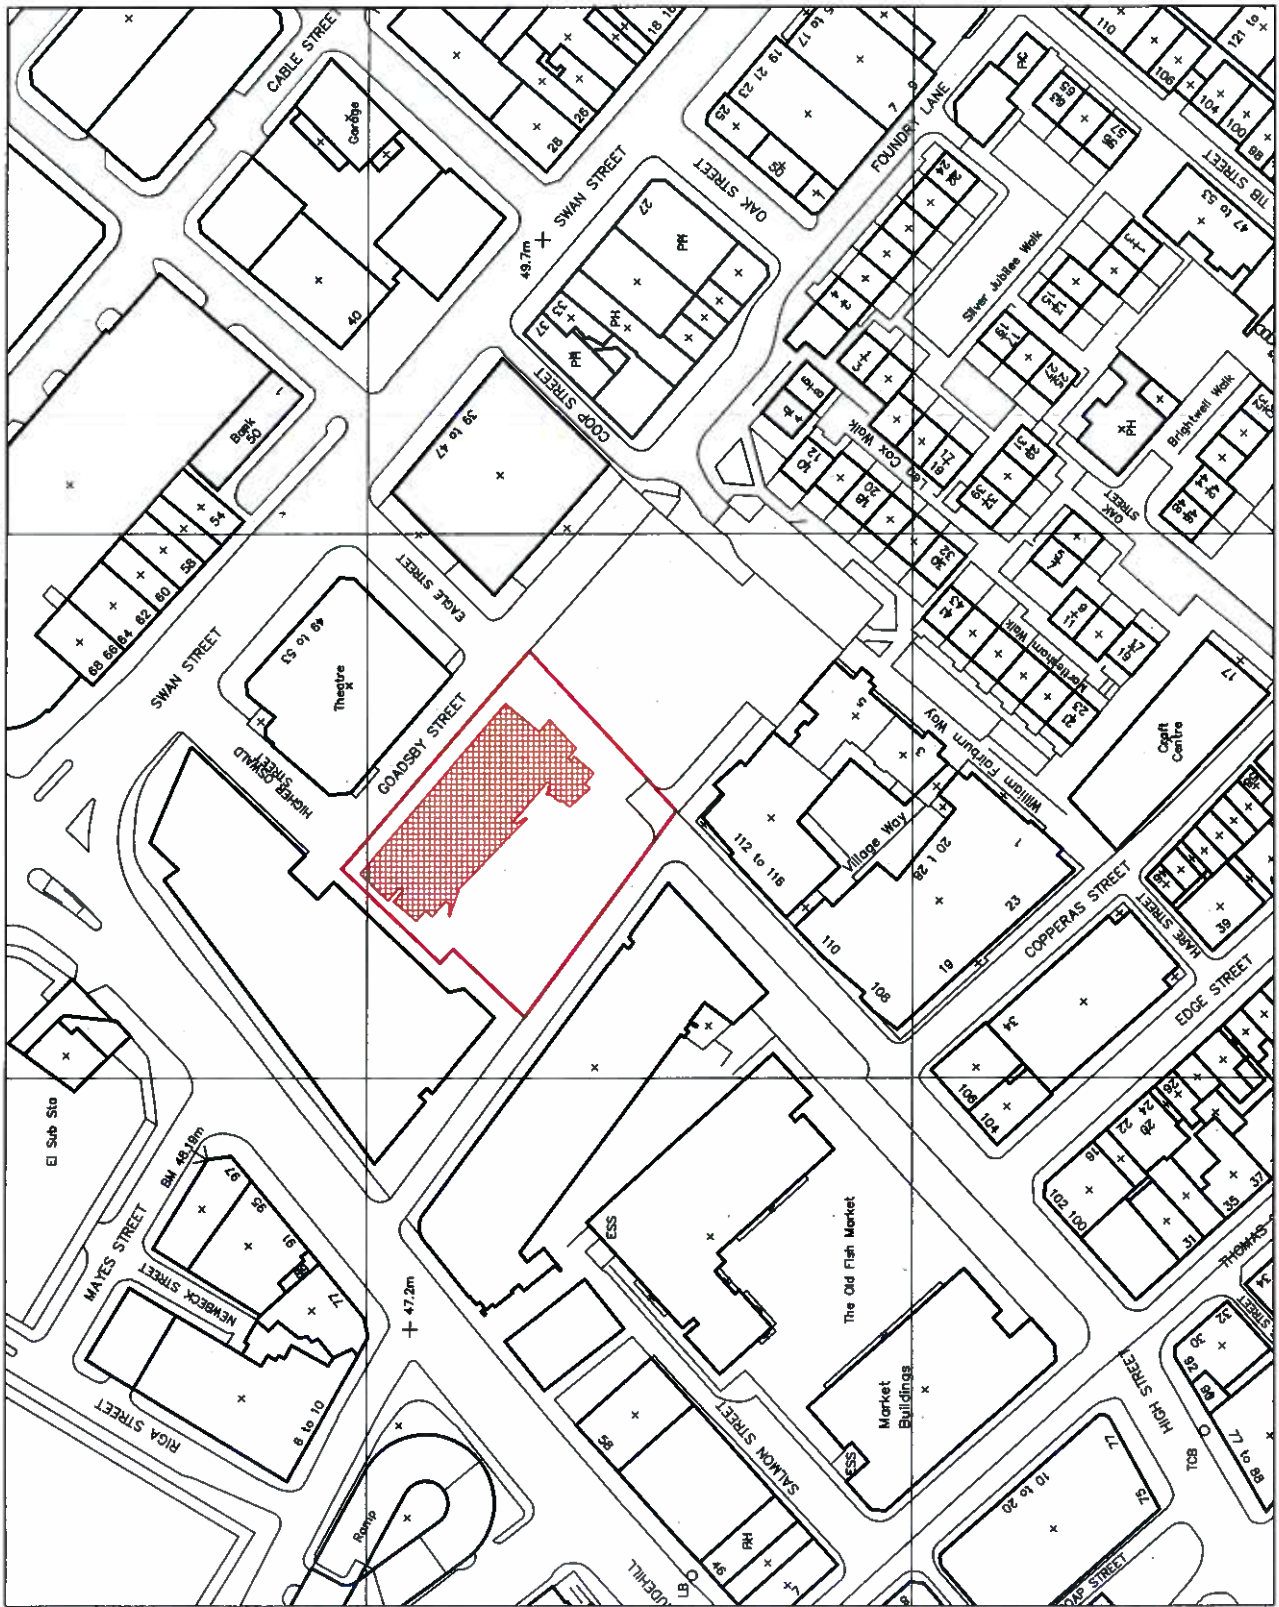

845

844

988

988

987

987

Drawing Status:  
Submission for Planning Approval

Client:  
Project:  
Express Holiday Inn  
Smithfield Northern Quarter, Manchester  
Drawing:  
OS Map & Site Plan Red Line

Date:	Job Number:
20.11.08	207.1.08
Scale:	Drawing Number:
1:500 (BA1) SING DPA, OS00	1:1000 (BA3) Revision:
Drawn by:	Checked by:
KA	RAW

Lynce Square  
Number Four  
London, W6 0ED  
United Kingdom

Triple Concrete Slab Paving  
 Colour - Red/Charcoal Mix  
 Sizes - 240x160, 160x160, 120x160

Planting Grids  
 Grid Size  
 Grid Size

Yorstone 1 Triple Natural Feature Paving  
 Vertical Stone (Natural Stone Paving) in  
 Tread  
 Size - 450mm wide and varying lengths  
 Colour - Red/Charcoal Mix  
 Material (Gravelled Granite Slab paving in  
 Colour - Silver Grey  
 Sizes - 160x160

Compendium Slab  
 Colour - Silver Grey  
 Size 255 x 915

Top semi-mature landscape Oak trees  
 One large flowering deciduous tree (Specimen  
 Tree)

Shedfield Blue pavers

Paving Pavers (Type TBC)  
 (to be supplied and installed by operator)