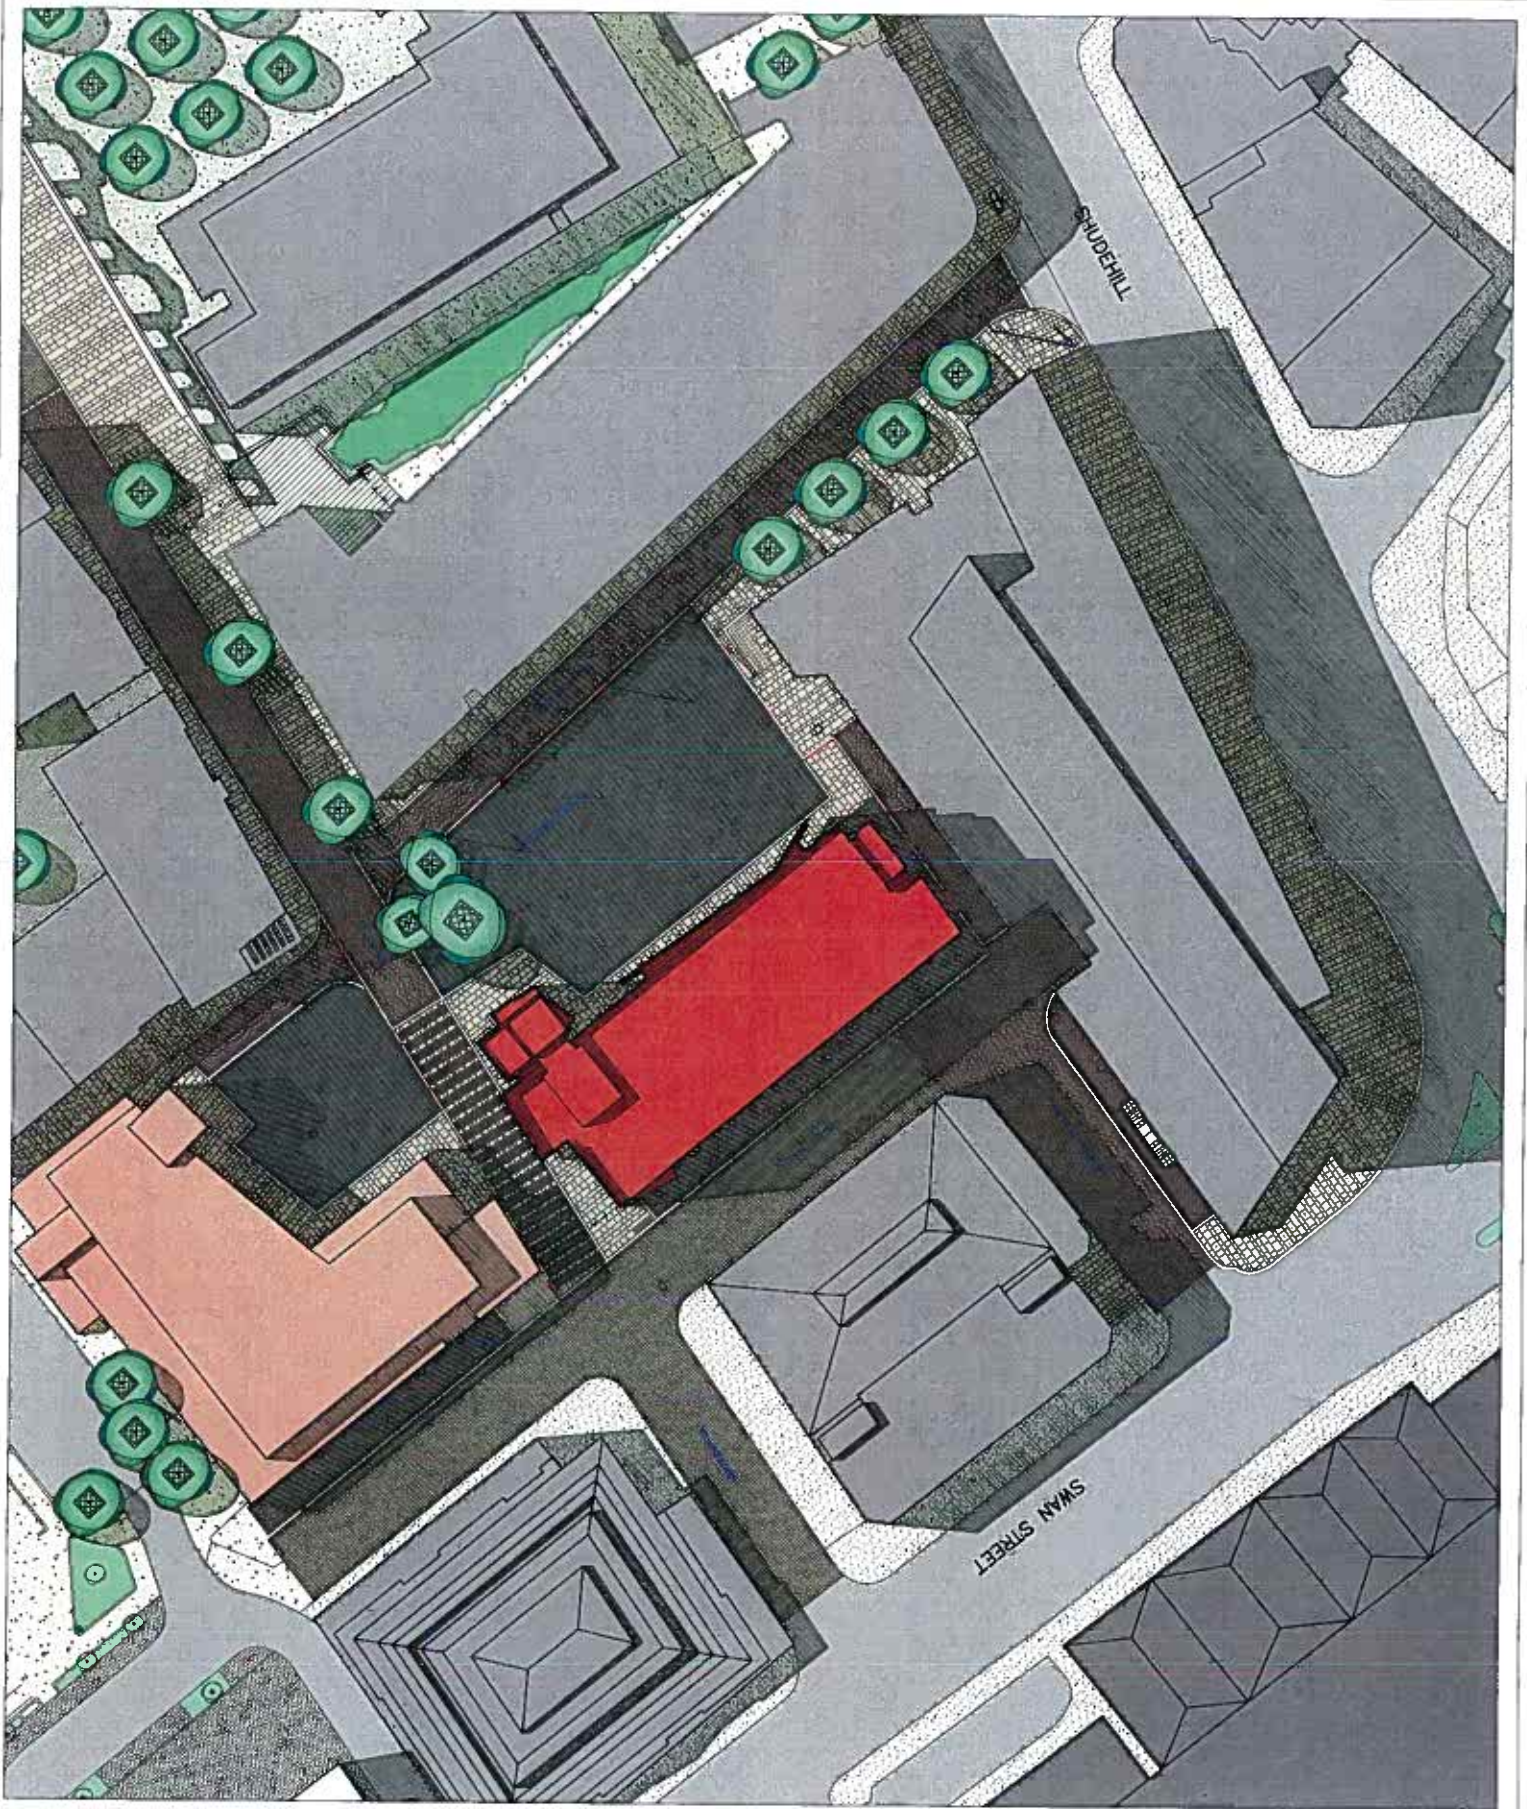

Triple Concrete Slab Paving
Colour - Red/Charcoal Mix
Sizes - 240x160, 160x160, 120x160

Yorstone Natural Stone Paving
Widths - 300, 450, 600, 750mm
Random Lengths

Triple Concrete Slab Paving
Colour - Porous Grey
Sizes - 240x160, 160x160, 120x160

Compendium Slabs (Concrete Aggregate)
Colour - Silver Grey (150x150mm)
- Charcoal (150x150mm)

Planting Grids
Grid Size
Grid Size

Compendium Slab
Colour - Silver Grey
Size 255 x 915

Top semi-mature landscape Oak trees
One large flowering deciduous tree (Specimen
Tree)

Shedfield Blue pavers

Paving Pavers (Type TBC)
(to be supplied and installed by operator)

Drawing Status:
Submission for Planning Approval

Project:
Express Hockey Inn
Smedfield Northern Quarter, Manchester

Client:
M&P

Date:
28.11.06

Drawn by:
1.2508/AL

Checked by:
1.5008/AS

Scale:
1:500

Drawn by:
M&P