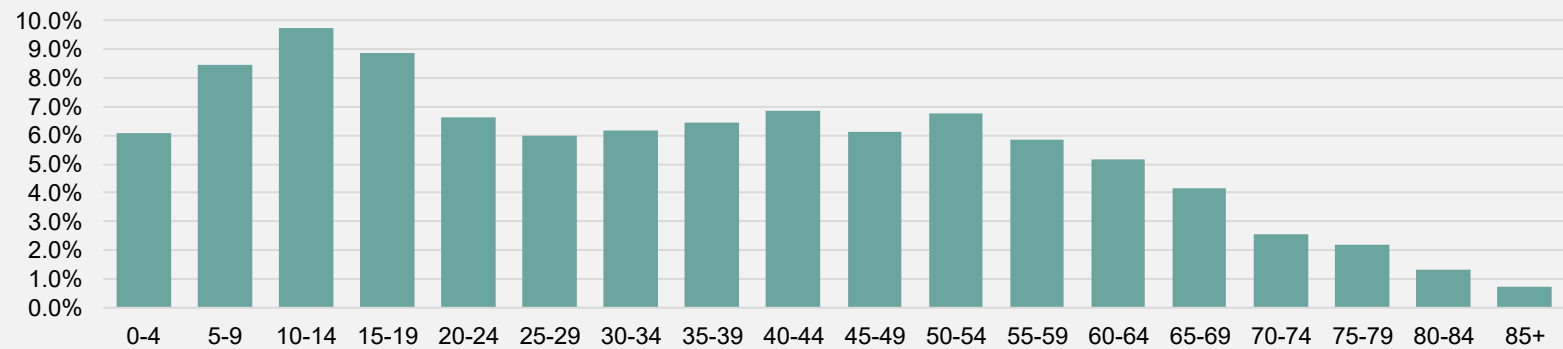

2024 MYE

Number of households

3,444

2021 Census

Sex

Female 51.5%

Male 48.5%

2024 MYE

Ethnic Group

Asian, Asian British or Asian Welsh 7.8%

Black, Black British, Black Welsh, Caribbean or African 24.9%

Mixed or Multiple ethnic groups 6.0%

White 57.8%

Other ethnic group 3.4%

2021 Census

Age

2024 MYE

Addition of Area 1+2+3+4-5-6

Demographics Addition of Area 1+2+3+4-5-6

- The inclusion of the extra areas increases residents by 1,636 to 10,642 and households by 596 to 4,040.
- This makes little difference to the key demographics.
- The proportion of males reduces negligibly, appearing the same at 48.5%.
- The proportion of residents stating their ethnicity as Asian in Census 2021 increases very slightly from 7.8% to 8.2%.
- The proportion of residents stating their ethnicity as White reduces slightly from 57.8% to 57.3%.
- The proportion of under 20's increases slightly from 33.2% to 33.9%.
- The proportion of over 65's reduces slightly from 10.9% to 10.7%.
- There are zero residents in the areas suggested for removal.