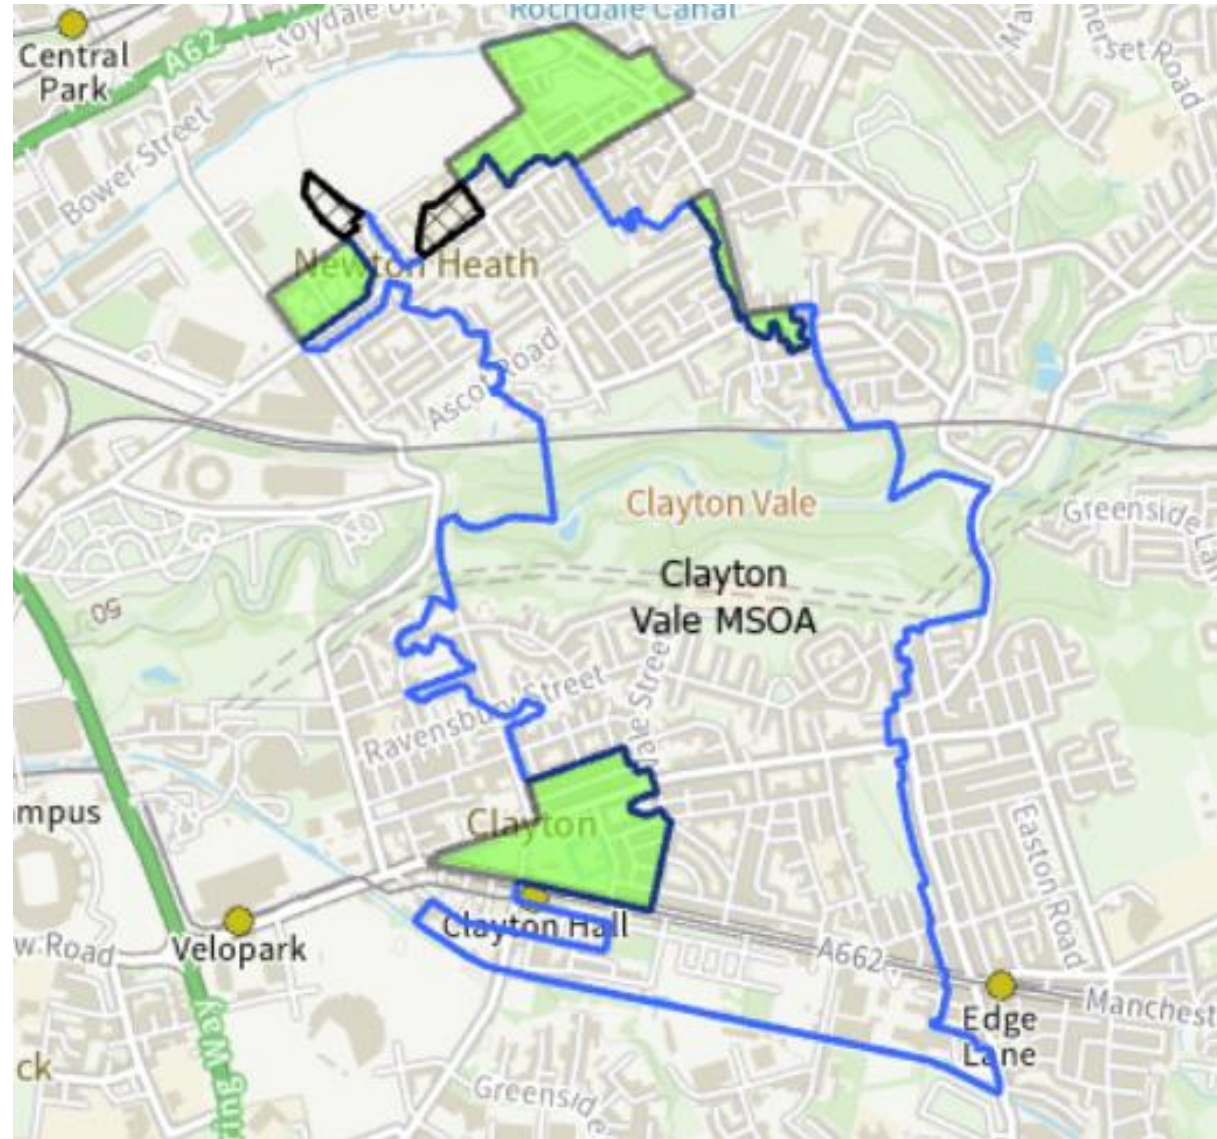

Clayton Vale Boundary changes

PERFORMANCE, RESEARCH
AND INTELLIGENCE

PLACE TEAM

May 2026

Original

Demographics Original

Population

9,006

Ethnic Group

Asian, Asian British or Asian Welsh 7.8%

Black, Black British, Black Welsh, Caribbean or African 24.9%

Mixed or Multiple ethnic groups 6.0%

White 57.8%

Other ethnic group 3.4%

2021 Census

Age

2024 MYE

Addition of Area 1+2+3+4-5-6

Demographics Addition of Area 1+2+3+4-5-6

- The inclusion of the extra areas increases residents by 1,636 to 10,642 and households by 596 to 4,040.
- This makes little difference to the key demographics.
- The proportion of males reduces negligibly, appearing the same at 48.5%.
- The proportion of residents stating their ethnicity as Asian in Census 2021 increases very slightly from 7.8% to 8.2%.
- The proportion of residents stating their ethnicity as White reduces slightly from 57.8% to 57.3%.
- The proportion of under 20's increases slightly from 33.2% to 33.9%.
- The proportion of over 65's reduces slightly from 10.9% to 10.7%.
- There are zero residents in the areas suggested for removal.