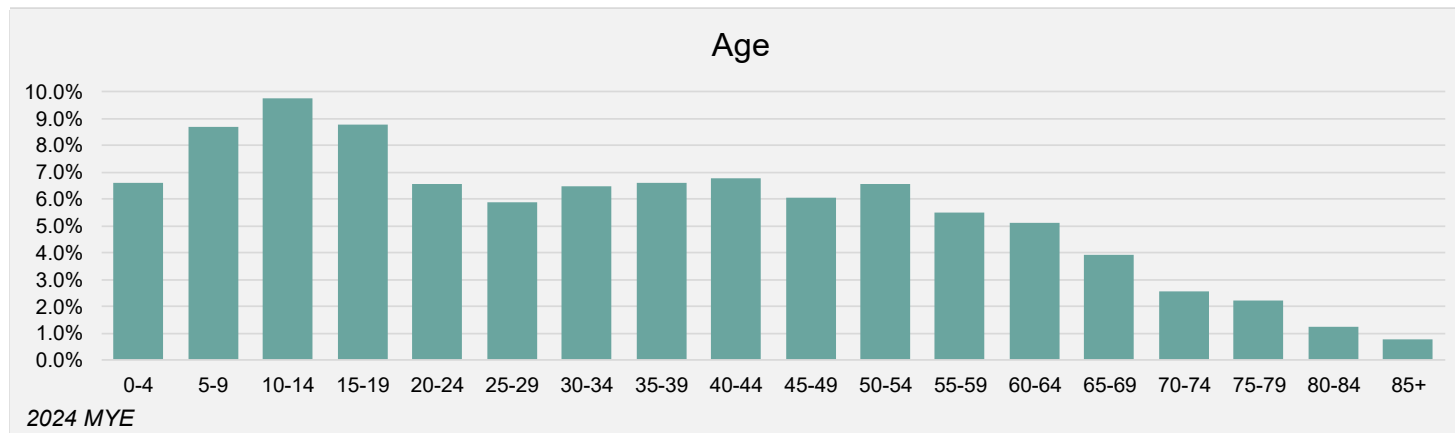

2024 MYE

Number of households

3,444

2021 Census

Sex

Female 51.5%

Male 48.5%

2024 MYE

Ethnic Group

Asian, Asian British or Asian Welsh 7.8%

Black, Black British, Black Welsh, Caribbean or African 24.9%

Mixed or Multiple ethnic groups 6.0%

White 57.8%

Other ethnic group 3.4%

2021 Census

Age

2024 MYE

Addition of Area 1+2+3+4-5-6

Demographics Addition of Area 1+2+3+4-5-6

- The inclusion of the extra areas increases residents by 1,636 to 10,642 and households by 596 to 4,040.
- This makes little difference to the key demographics.
- The proportion of males reduces negligibly, appearing the same at 48.5%.
- The proportion of residents stating their ethnicity as Asian in Census 2021 increases very slightly from 7.8% to 8.2%.
- The proportion of residents stating their ethnicity as White reduces slightly from 57.8% to 57.3%.
- The proportion of under 20's increases slightly from 33.2% to 33.9%.
- The proportion of over 65's reduces slightly from 10.9% to 10.7%.
- There are zero residents in the areas suggested for removal.