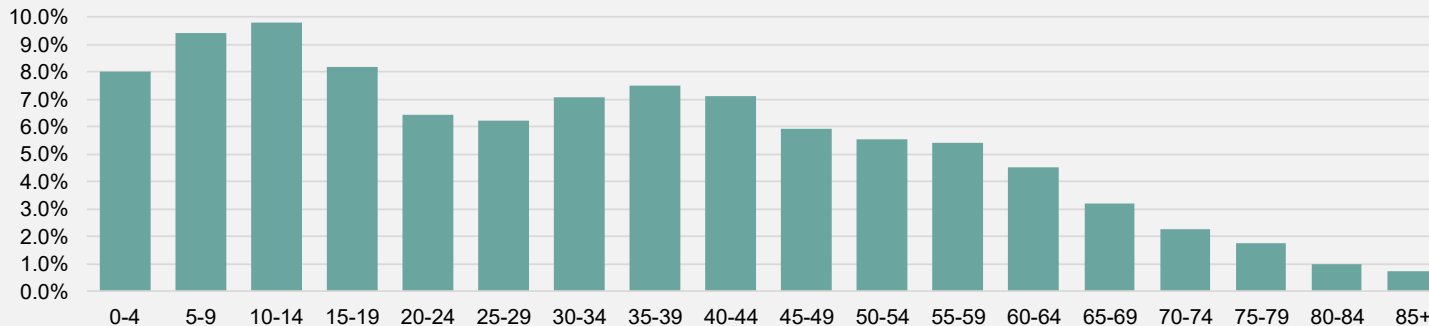

2024 MYE

Addition of Area 1

Demographics - Addition of Area 1

Population

23,370

2024 MYE

Number of households

8,373

2021 Census

Sex

2024 MYE

- Adding Area 1 increases residents by 10,957, almost doubling the population to 23,370
- It also increases the number of households by 3,786 to 8,373.
- The proportion of males and females remains the same; females 51.4% and males 48.6%
- The proportion stating their ethnicity as Asian in Census 2021 reduces very slightly from 11.8% to 11.1%, those stating their ethnicity as Black increases from 28.8% to 29.78%
- The proportion of 0-19's reduces by 0.4 percentage points to 35.8% the proportion of over 65's increases by 0.4 percentage points to 8.9%.

Ethnic Group

2021 Census

Age

2024 MYE