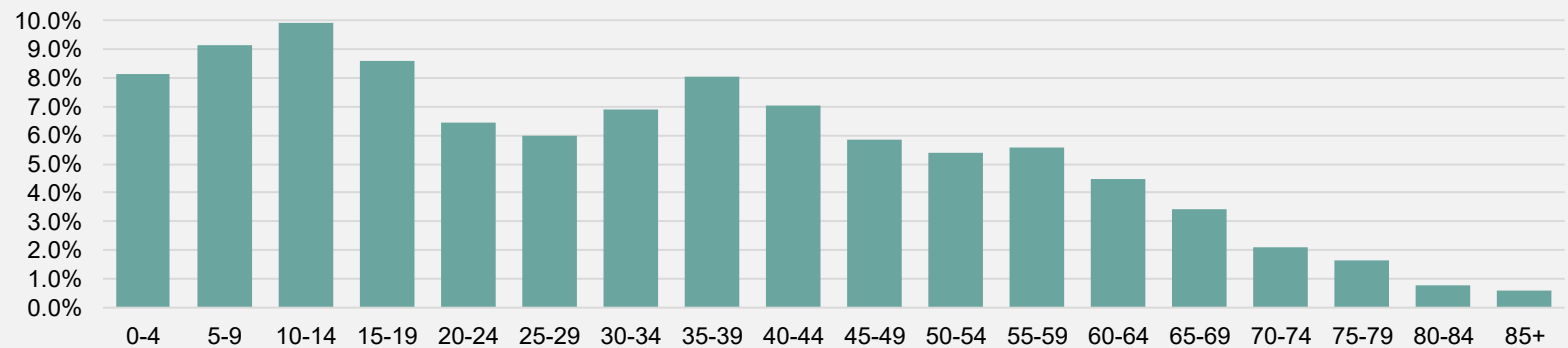

2024 MYE

Number of households

4,587

2021 Census

Sex

Female 51.4%

Male 48.6%

2024 MYE

Ethnic Group

Asian, Asian British or Asian Welsh 11.8%

Black, Black British, Black Welsh, Caribbean or African 28.8%

Mixed or Multiple ethnic groups 6.0%

White 49.5%

Other ethnic group 4.0%

2021 Census

Age

2024 MYE

Addition of Area 1

Demographics - Addition of Area 1

Population

23,370

2024 MYE

Number of households

8,373

2021 Census

Sex

2024 MYE

- Adding Area 1 increases residents by 10,957, almost doubling the population to 23,370
- It also increases the number of households by 3,786 to 8,373.
- The proportion of males and females remains the same; females 51.4% and males 48.6%
- The proportion stating their ethnicity as Asian in Census 2021 reduces very slightly from 11.8% to 11.1%, those stating their ethnicity as Black increases from 28.8% to 29.78%
- The proportion of 0-19's reduces by 0.4 percentage points to 35.8% the proportion of over 65's increases by 0.4 percentage points to 8.9%.