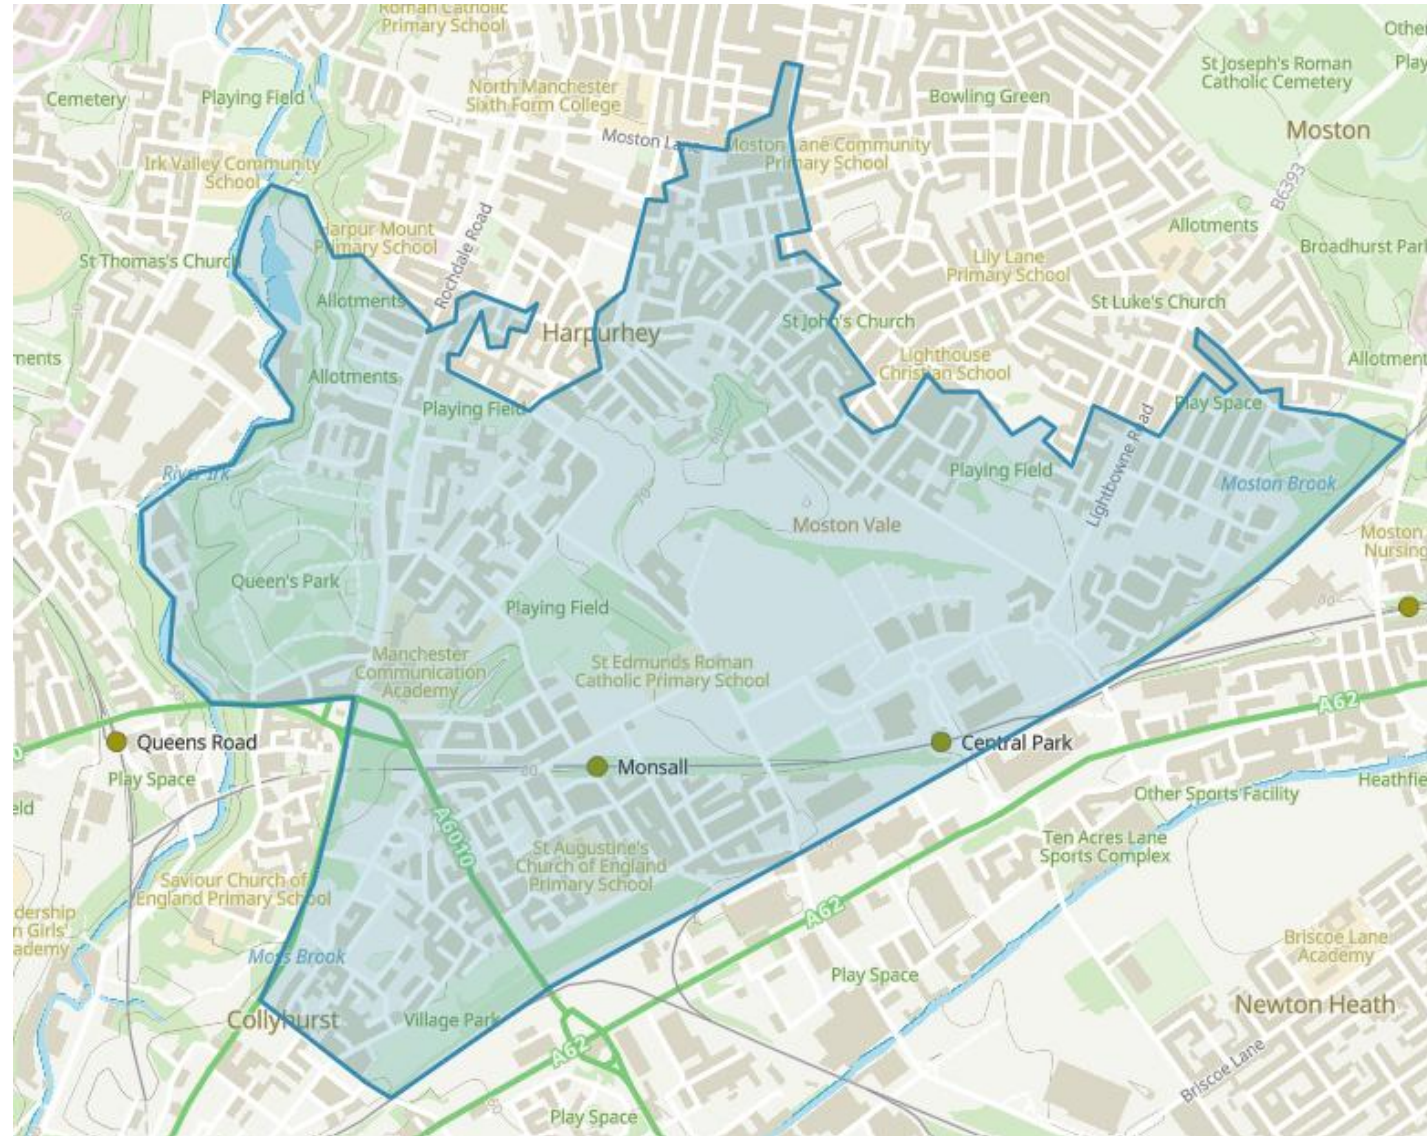

Harpurhey South and Monsall Boundary changes

PERFORMANCE, RESEARCH
AND INTELLIGENCE

PLACE TEAM

June 2026

Original

Demographics Original

Population

12,413

2024 MYE

Number of households

4,587

2021 Census

Sex

Female 51.4%

Male 48.6%

2024 MYE

Ethnic Group

Asian, Asian British or Asian Welsh 11.8%

Black, Black British, Black Welsh, Caribbean or African 28.8%

Mixed or Multiple ethnic groups 6.0%

White 49.5%

Other ethnic group 4.0%

2021 Census

Age