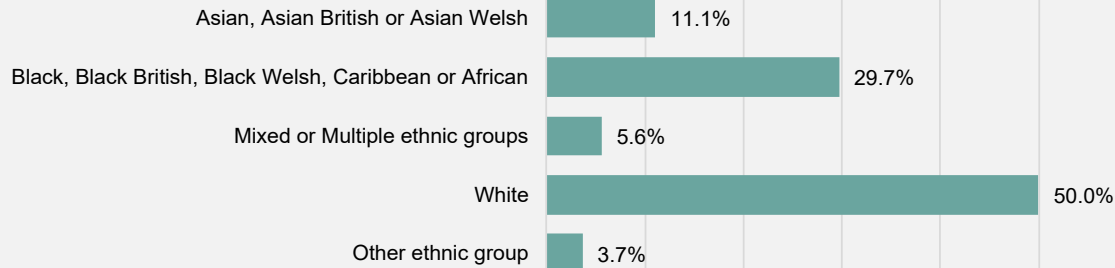

Demographics - Addition of Area 1

Population

23,370

2024 MYE

Number of households

8,373

2021 Census

Sex

2024 MYE

- Adding Area 1 increases residents by 10,957, almost doubling the population to 23,370
- It also increases the number of households by 3,786 to 8,373.
- The proportion of males and females remains the same; females 51.4% and males 48.6%
- The proportion stating their ethnicity as Asian in Census 2021 reduces very slightly from 11.8% to 11.1%, those stating their ethnicity as Black increases from 28.8% to 29.78%
- The proportion of 0-19's reduces by 0.4 percentage points to 35.8% the proportion of over 65's increases by 0.4 percentage points to 8.9%.

Ethnic Group