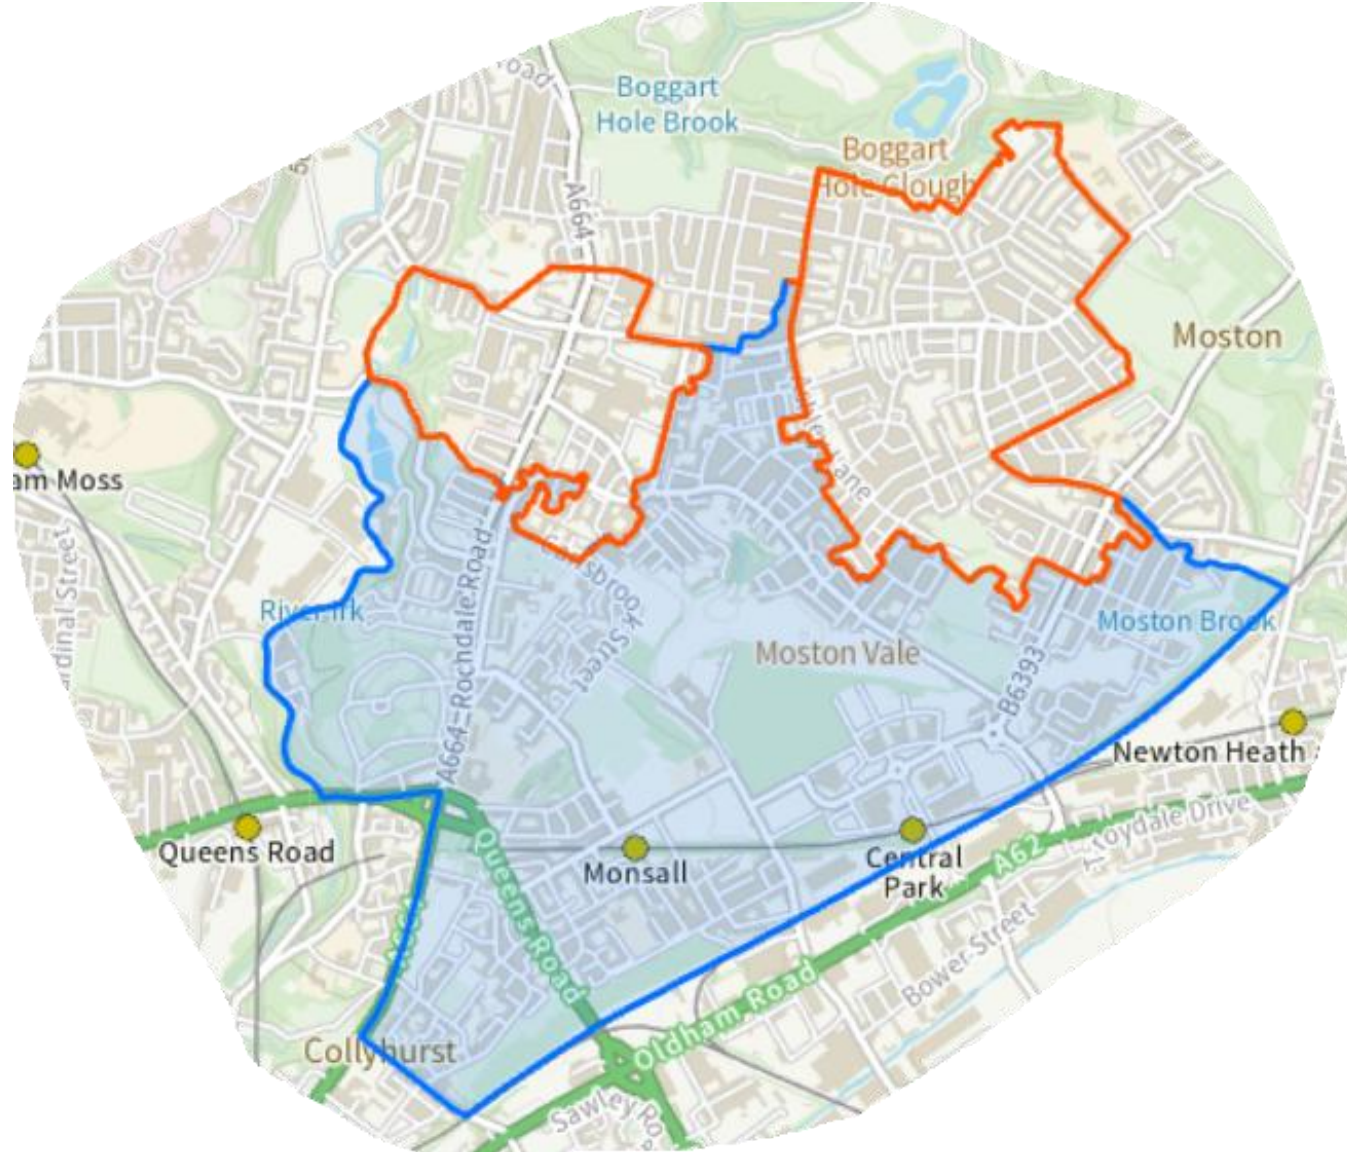

Harpurhey South and Monsall Boundary changes

PERFORMANCE, RESEARCH
AND INTELLIGENCE

PLACE TEAM

June 2026

Original

Demographics Original

Population

12,413

Ethnic Group

Asian, Asian British or Asian Welsh 11.8%

Black, Black British, Black Welsh, Caribbean or African 28.8%

Mixed or Multiple ethnic groups 6.0%

White 49.5%

Other ethnic group 4.0%

2021 Census

Age

2024 MYE

Addition of Area 1

Demographics - Addition of Area 1

Population

23,370

2024 MYE

Number of households

8,373

2021 Census

Sex

2024 MYE

- Adding Area 1 increases residents by 10,957, almost doubling the population to 23,370
- It also increases the number of households by 3,786 to 8,373.
- The proportion of males and females remains the same; females 51.4% and males 48.6%
- The proportion stating their ethnicity as Asian in Census 2021 reduces very slightly from 11.8% to 11.1%, those stating their ethnicity as Black increases from 28.8% to 29.78%
- The proportion of 0-19's reduces by 0.4 percentage points to 35.8% the proportion of over 65's increases by 0.4 percentage points to 8.9%.