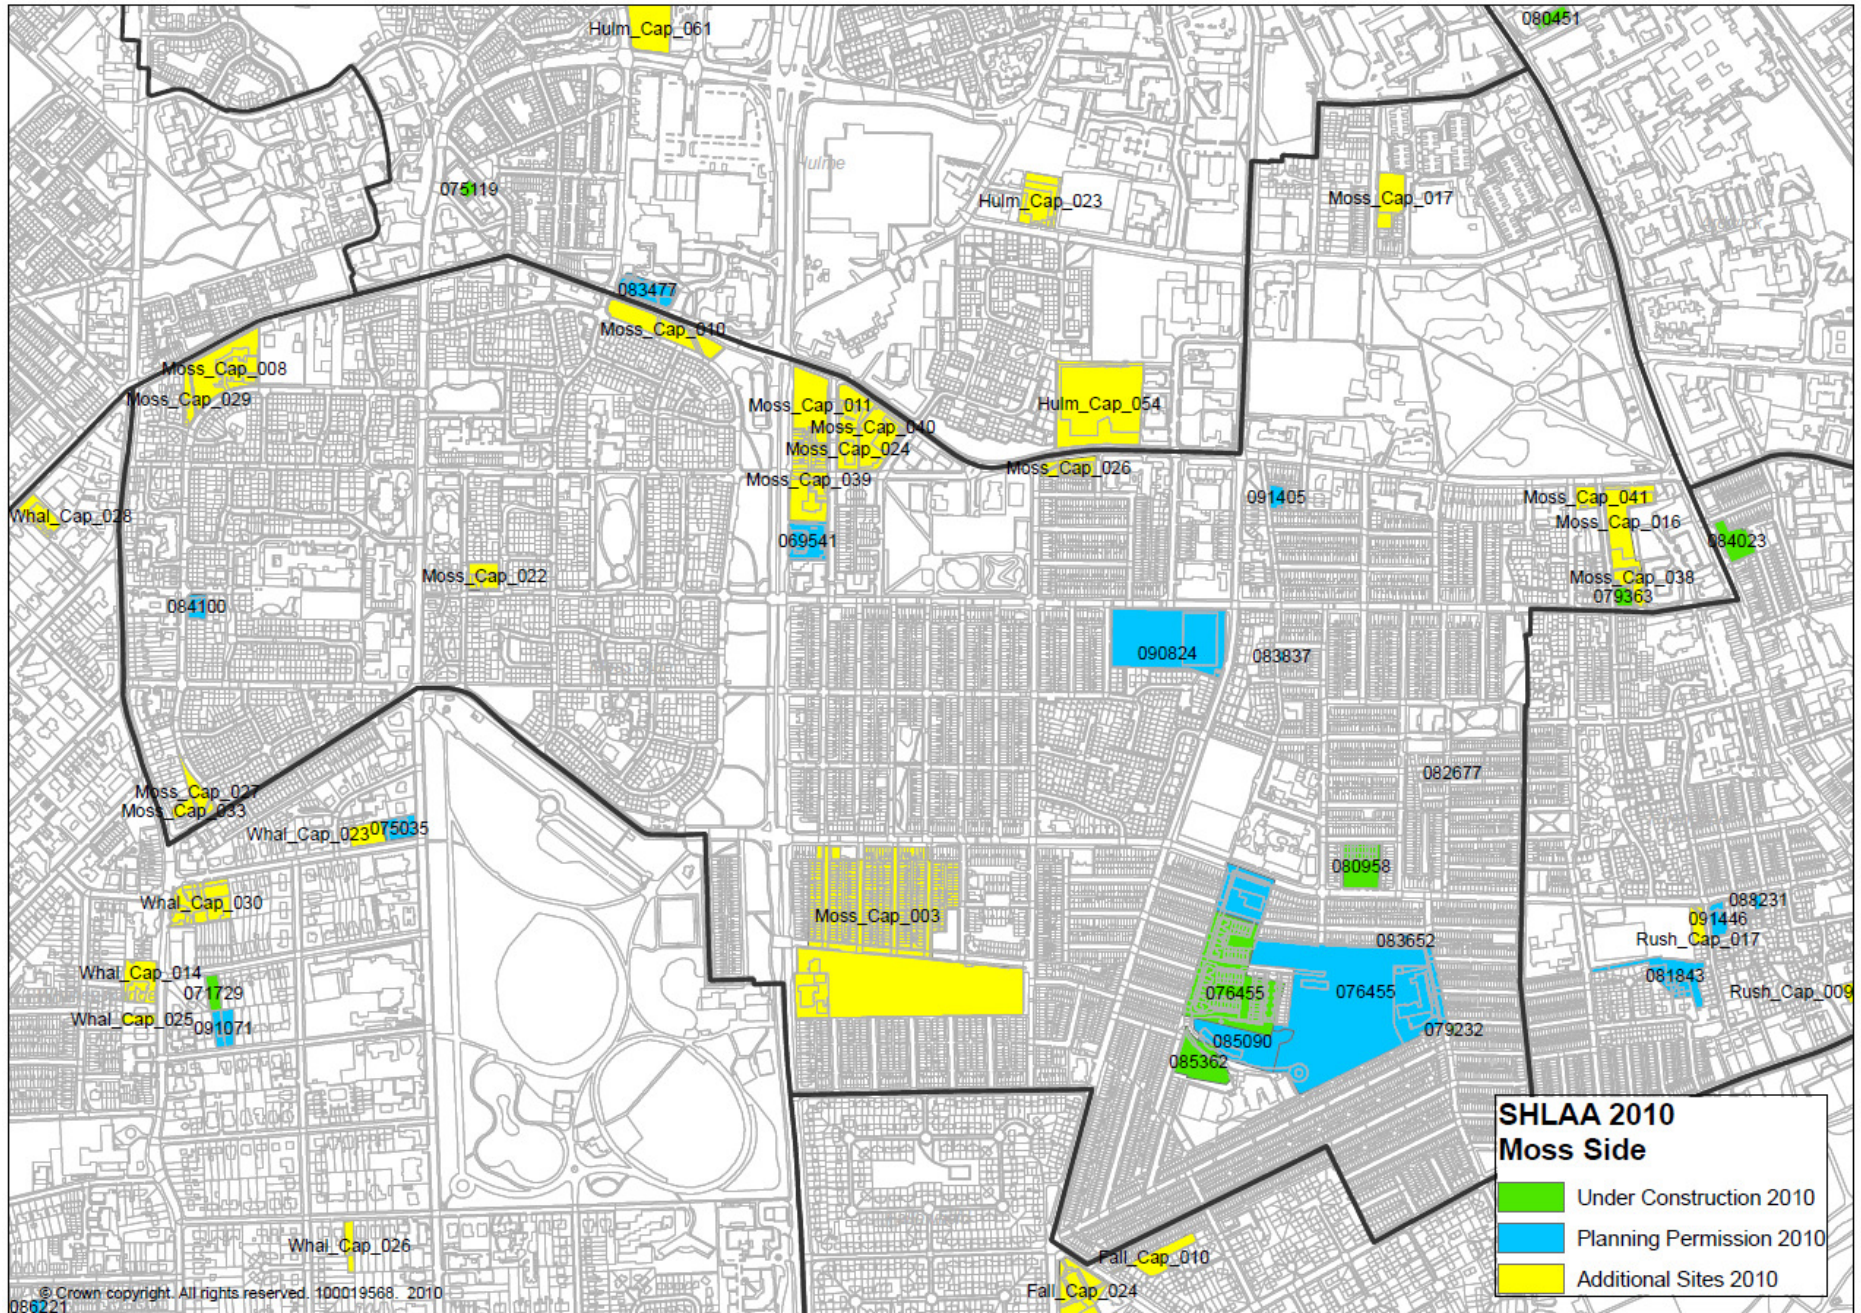

SHLAA 2010

Central Manchester Maps

**SHLAA 2010
Hulme**

- Under Construction 2010
- Planning Permission 2010
- Additional Sites 2010