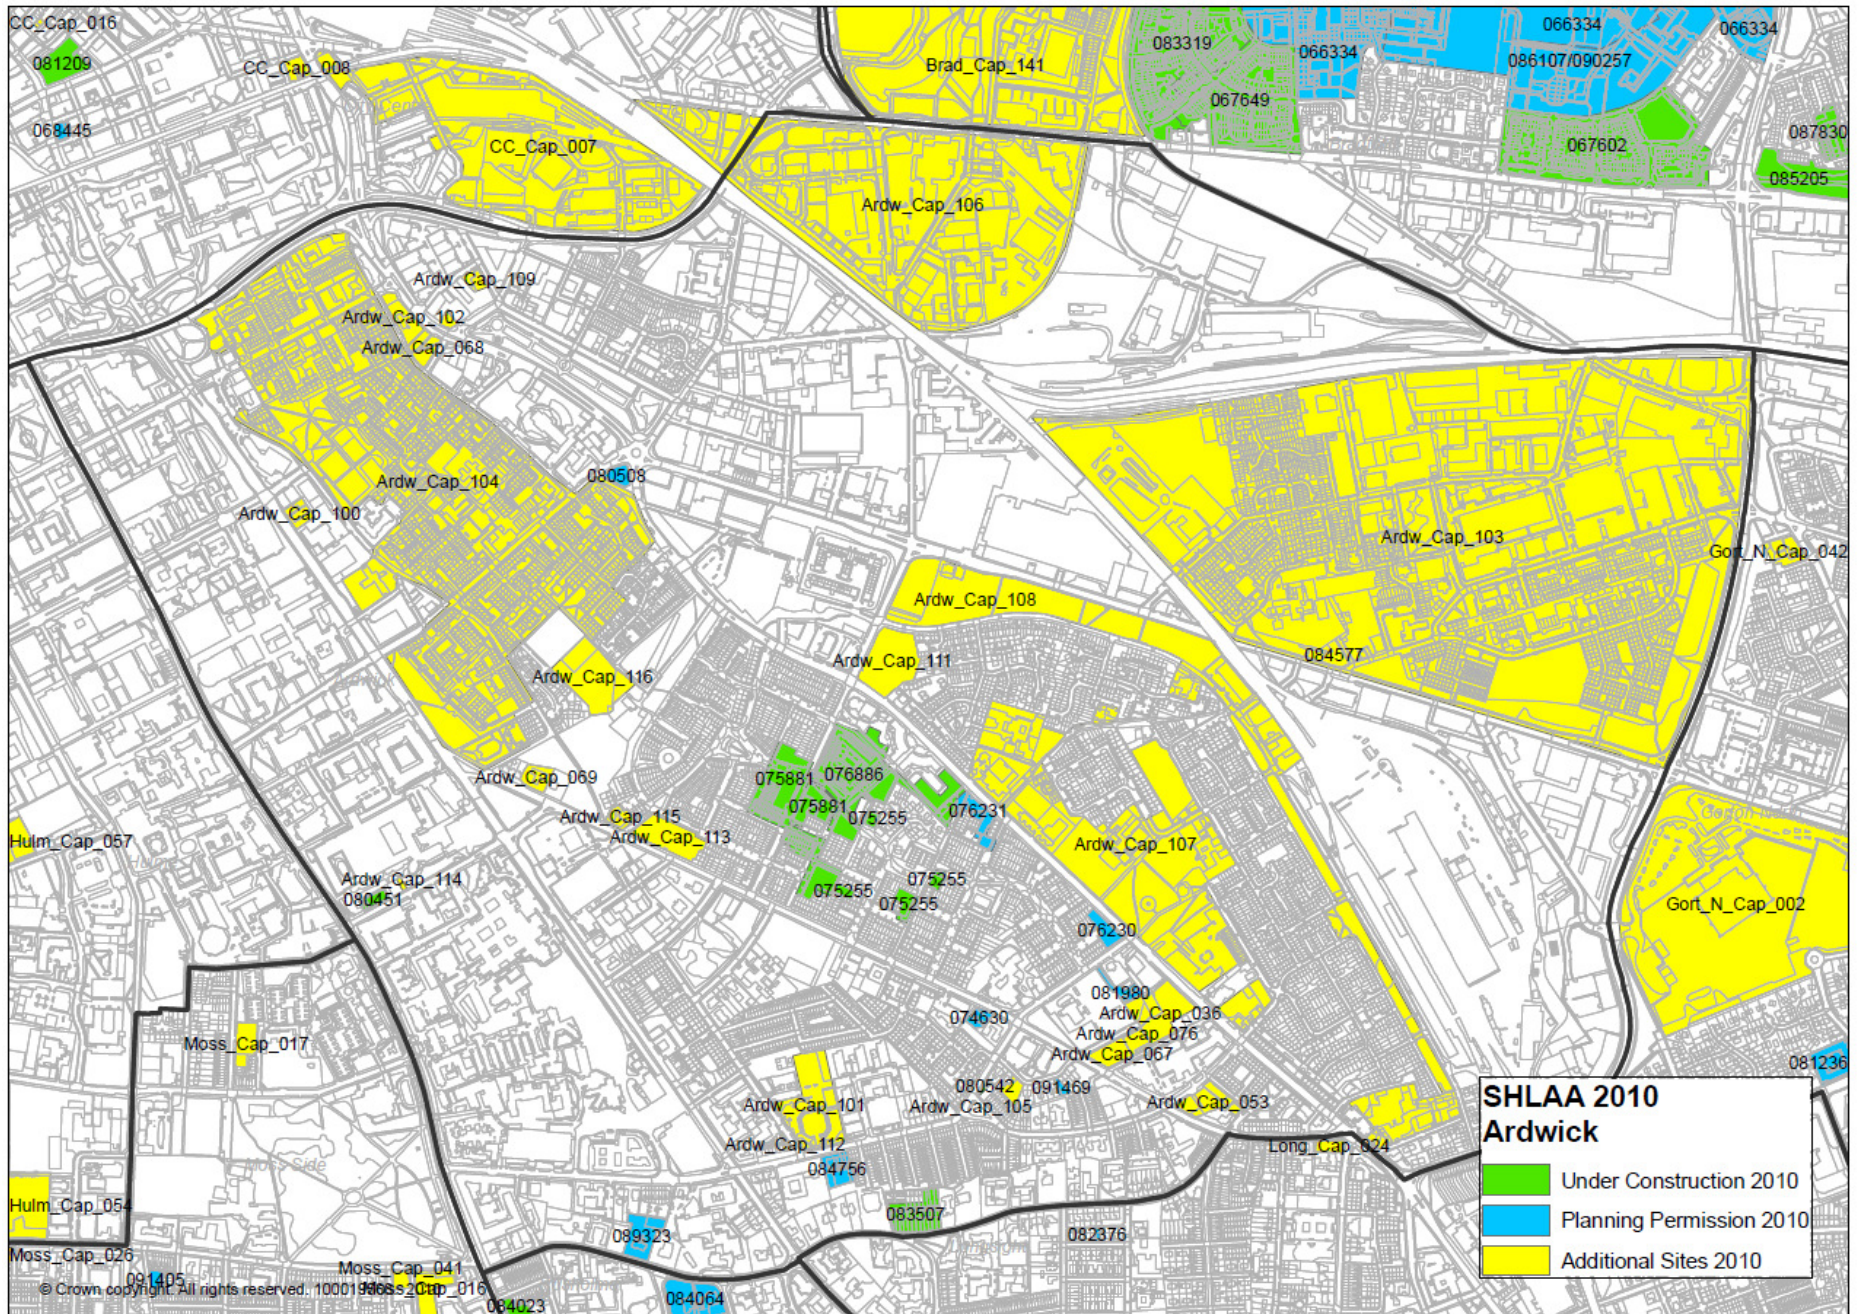

SHLAA 2010

Central Manchester Maps

**SHLAA 2010
Hulme**

- Under Construction 2010
- Planning Permission 2010
- Additional Sites 2010