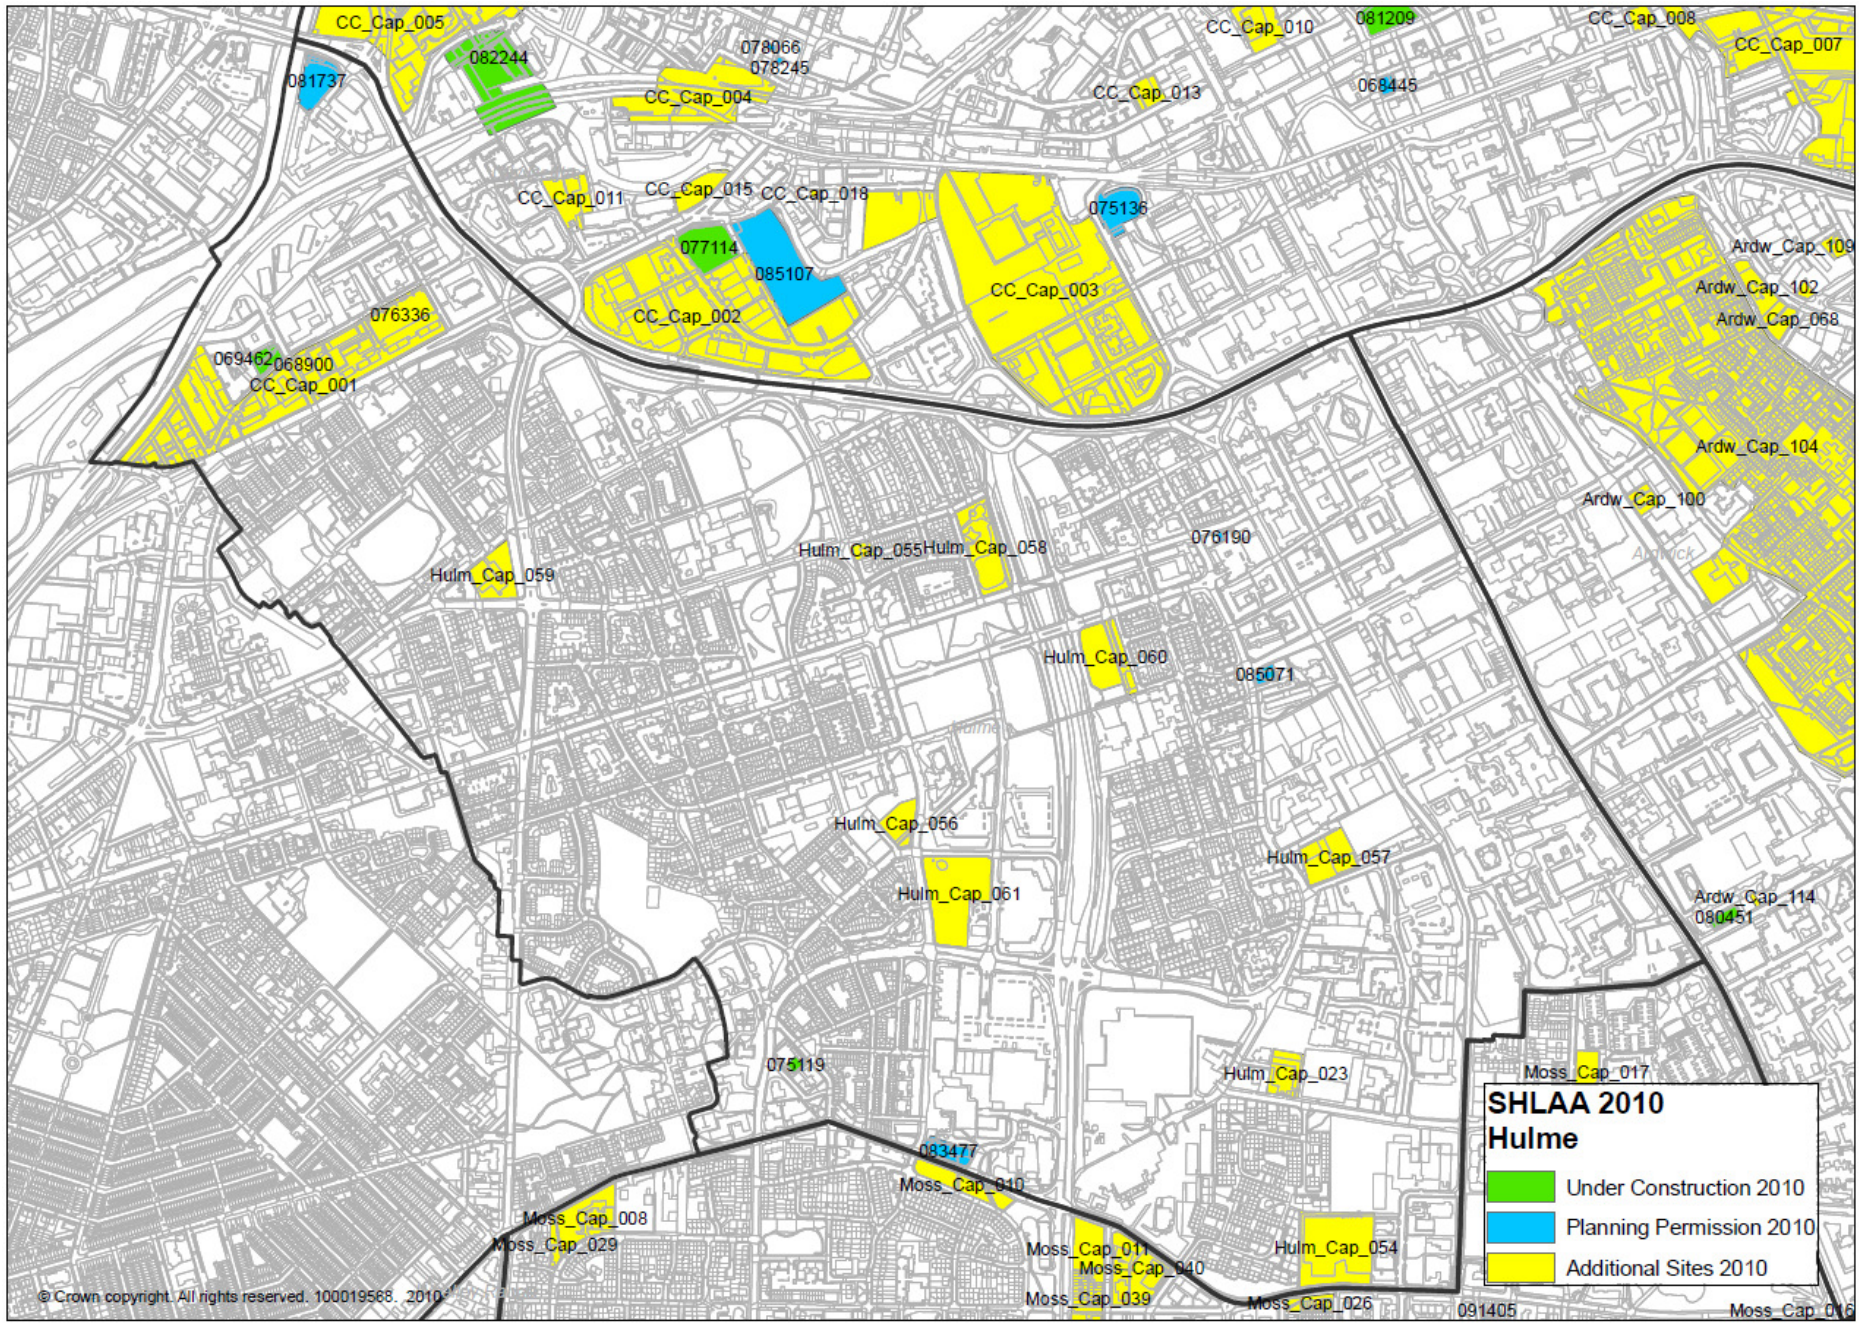

SHLAA 2010

Central Manchester Maps

**SHLAA 2010
Hulme**

- Under Construction 2010
- Planning Permission 2010
- Additional Sites 2010