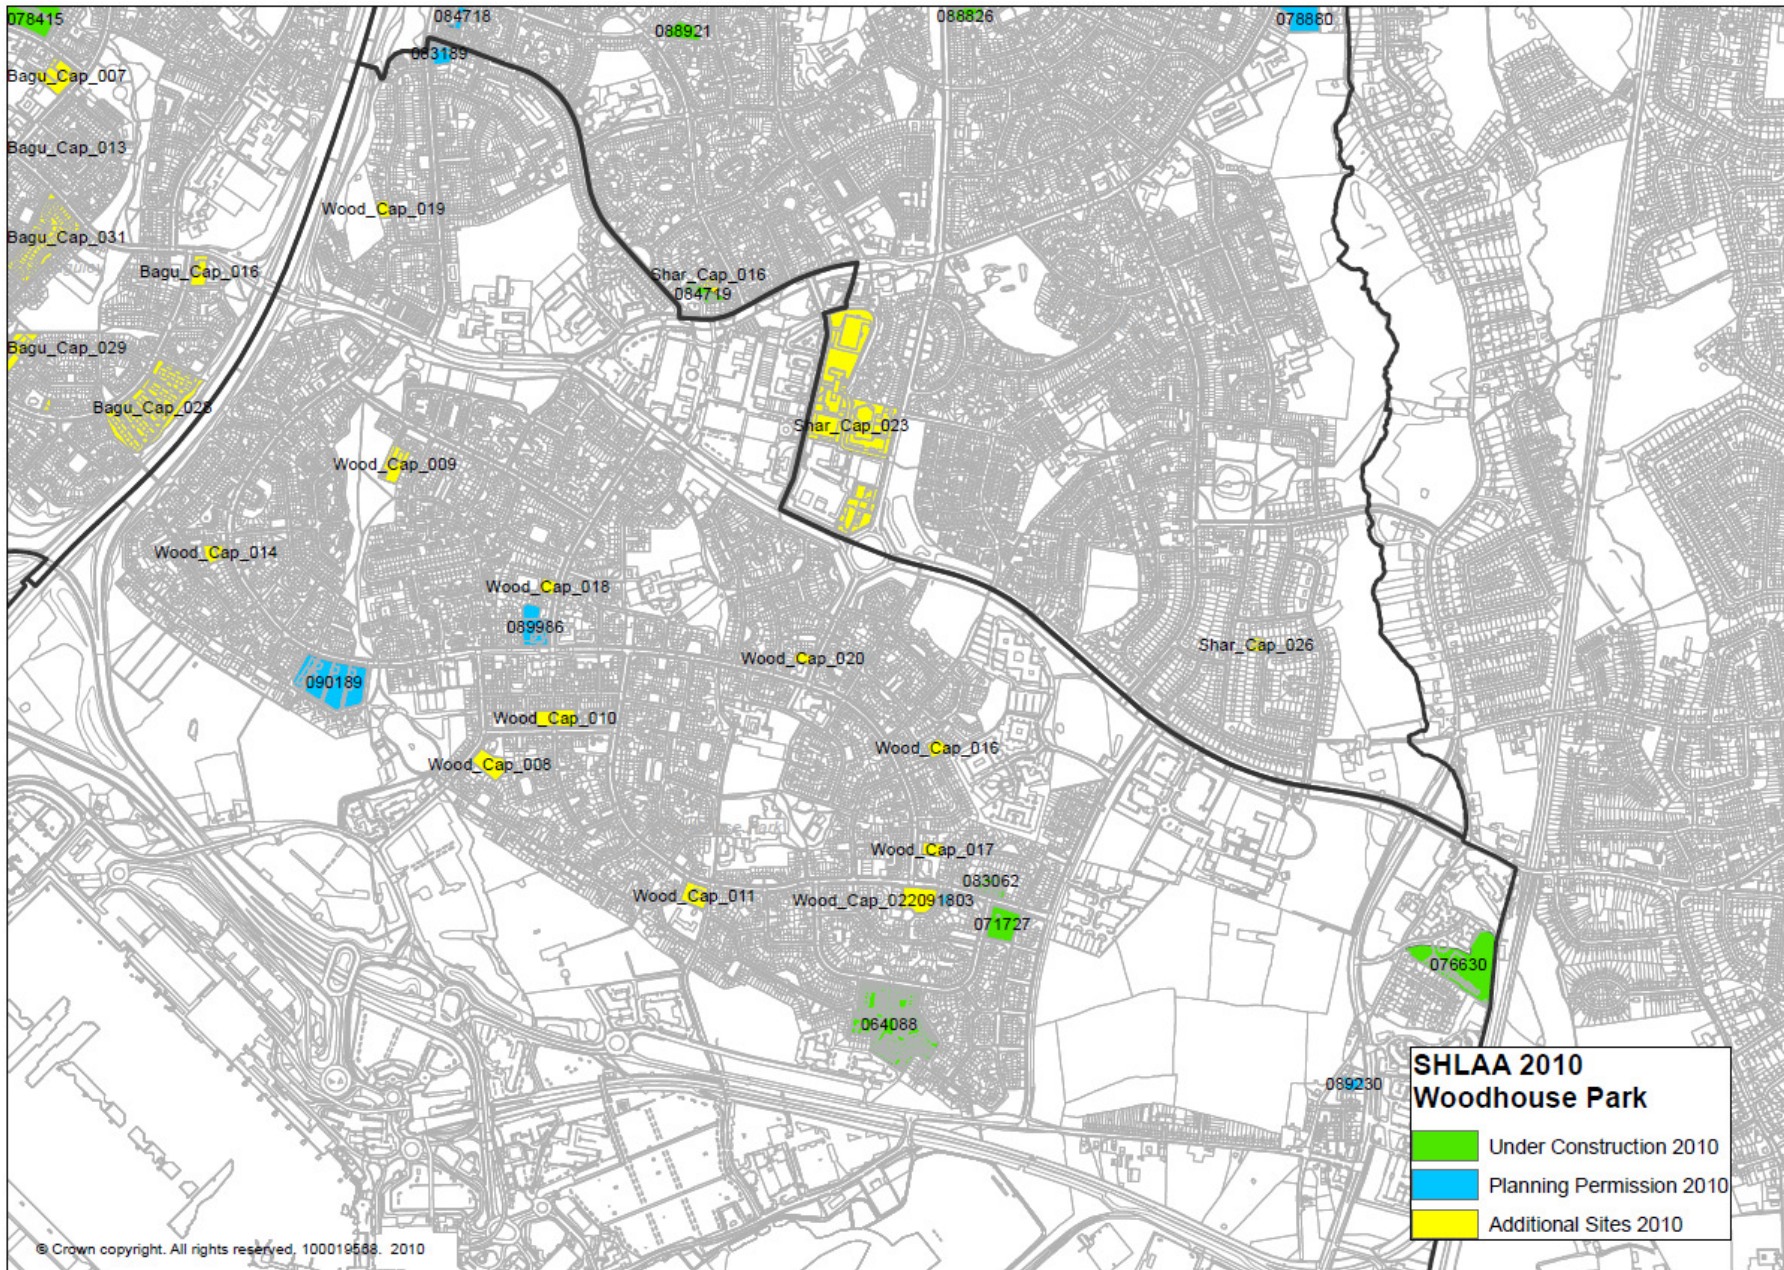

SHLAA 2010

Wythenshawe Maps

**SHLAA 2010
Woodhouse Park**

- Under Construction 2010
- Planning Permission 2010
- Additional Sites 2010

Park_Cap_027
071249
080829

Park_Cap_023
086373

Did_W_Cap_039

091773

082347

082214

088667

089194

Did_W_Cap_019

Did_W_Cap_040

Did_W_Cap_041

Broo_Cap_012

Nort_Cap_023

Nort_Cap_024
082676

Nort_Cap_003

Nort_Cap_009

Nort_Cap_007

Nort_Cap_019

083629 084471

085343

074033 081467

Nort_Cap_022 Nort_Cap_016

083019

Brooklands

Nort_Cap_014

Didsbury East

Bagu_Cap_026

Bagu_Cap_009