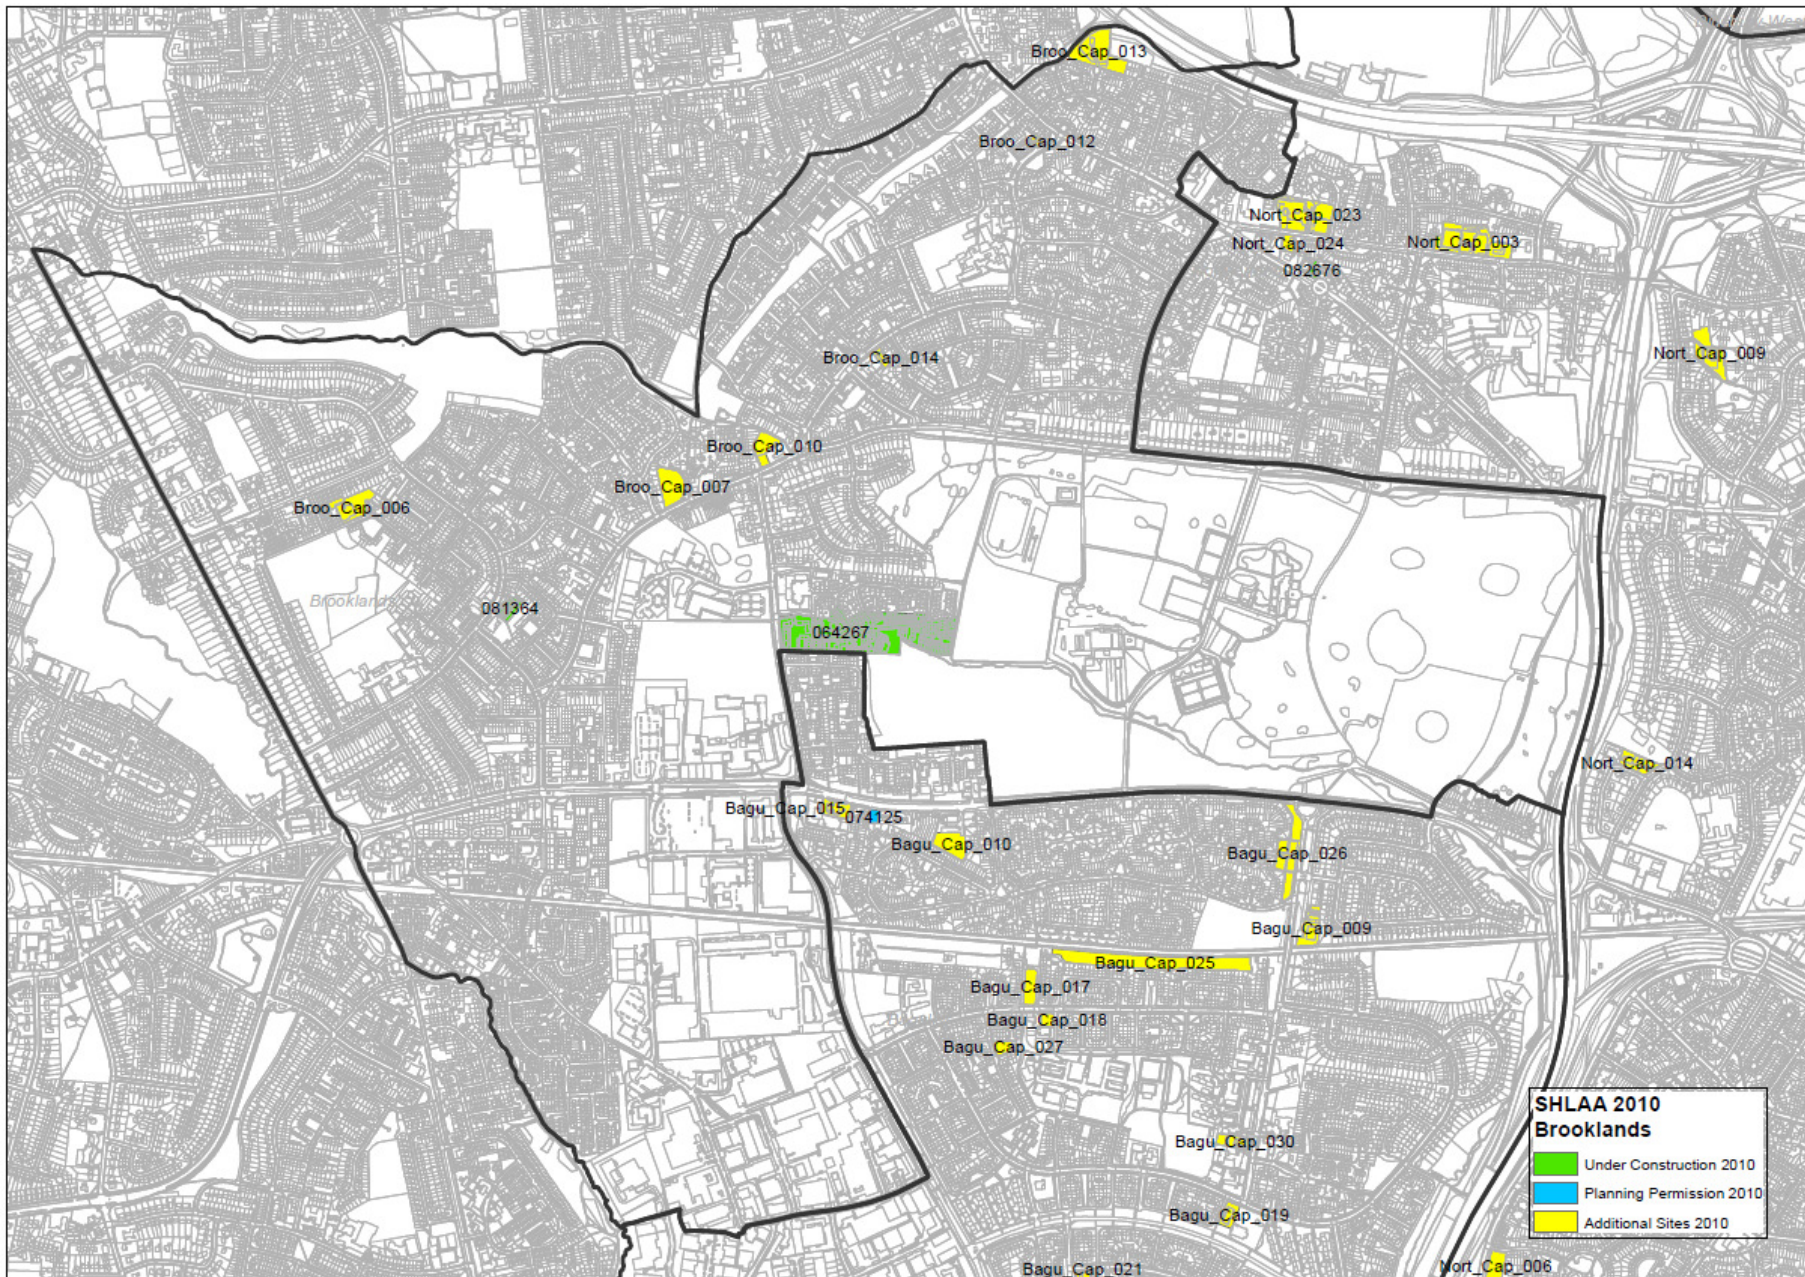

SHLAA 2010

Wythenshawe Maps

**SHLAA 2010
Woodhouse Park**

- Under Construction 2010
- Planning Permission 2010
- Additional Sites 2010

Park_Cap_027
071249
080829

Park_Cap_023
086373

Did_W_Cap_039

091773

082347

082214

088667

089194

Did_W_Cap_019

Did_W_Cap_040

Did_W_Cap_041

Broo_Cap_012

Nort_Cap_023

Nort_Cap_024
082676

Nort_Cap_003

Nort_Cap_009

Nort_Cap_007

Nort_Cap_019

083629 084471

085343

074033 081467

Nort_Cap_022 Nort_Cap_016

083019

Brooklands

Nort_Cap_014

Didsbury East

Bagu_Cap_026

Bagu_Cap_009