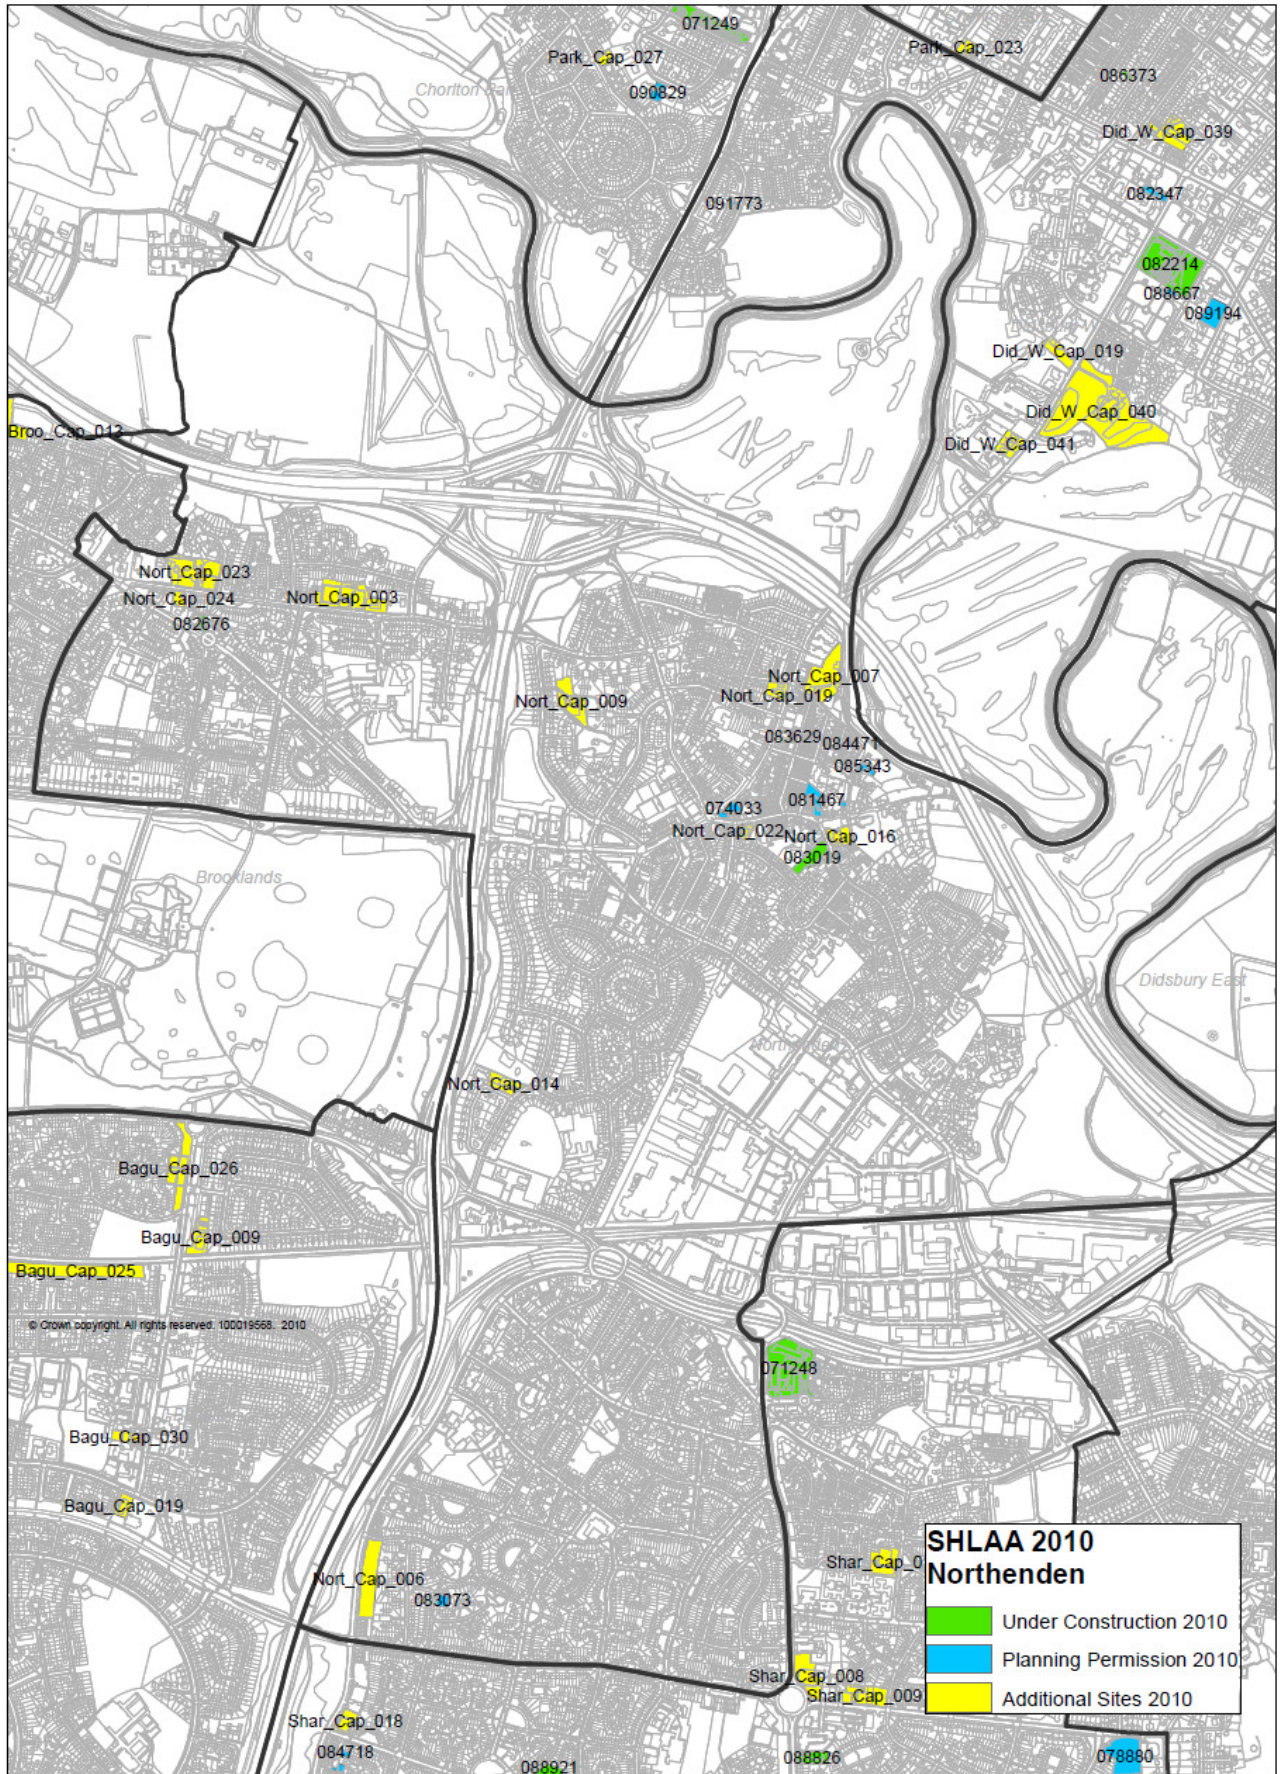

SHLAA 2010

Wythenshawe Maps

**SHLAA 2010
Woodhouse Park**

- Under Construction 2010
- Planning Permission 2010
- Additional Sites 2010

Park_Cap_027
071249
080829

Park_Cap_023
086373

Did_W_Cap_039

091773

082347

082214

088667

089194

Did_W_Cap_019

Did_W_Cap_040

Did_W_Cap_041

Broo_Cap_012

Nort_Cap_023

Nort_Cap_024
082676

Nort_Cap_003

Nort_Cap_009

Nort_Cap_007

Nort_Cap_019

083629 084471

085343

074033 081467

Nort_Cap_022 Nort_Cap_016

083019

Brooklands

Nort_Cap_014

Didsbury East

Bagu_Cap_026

Bagu_Cap_009