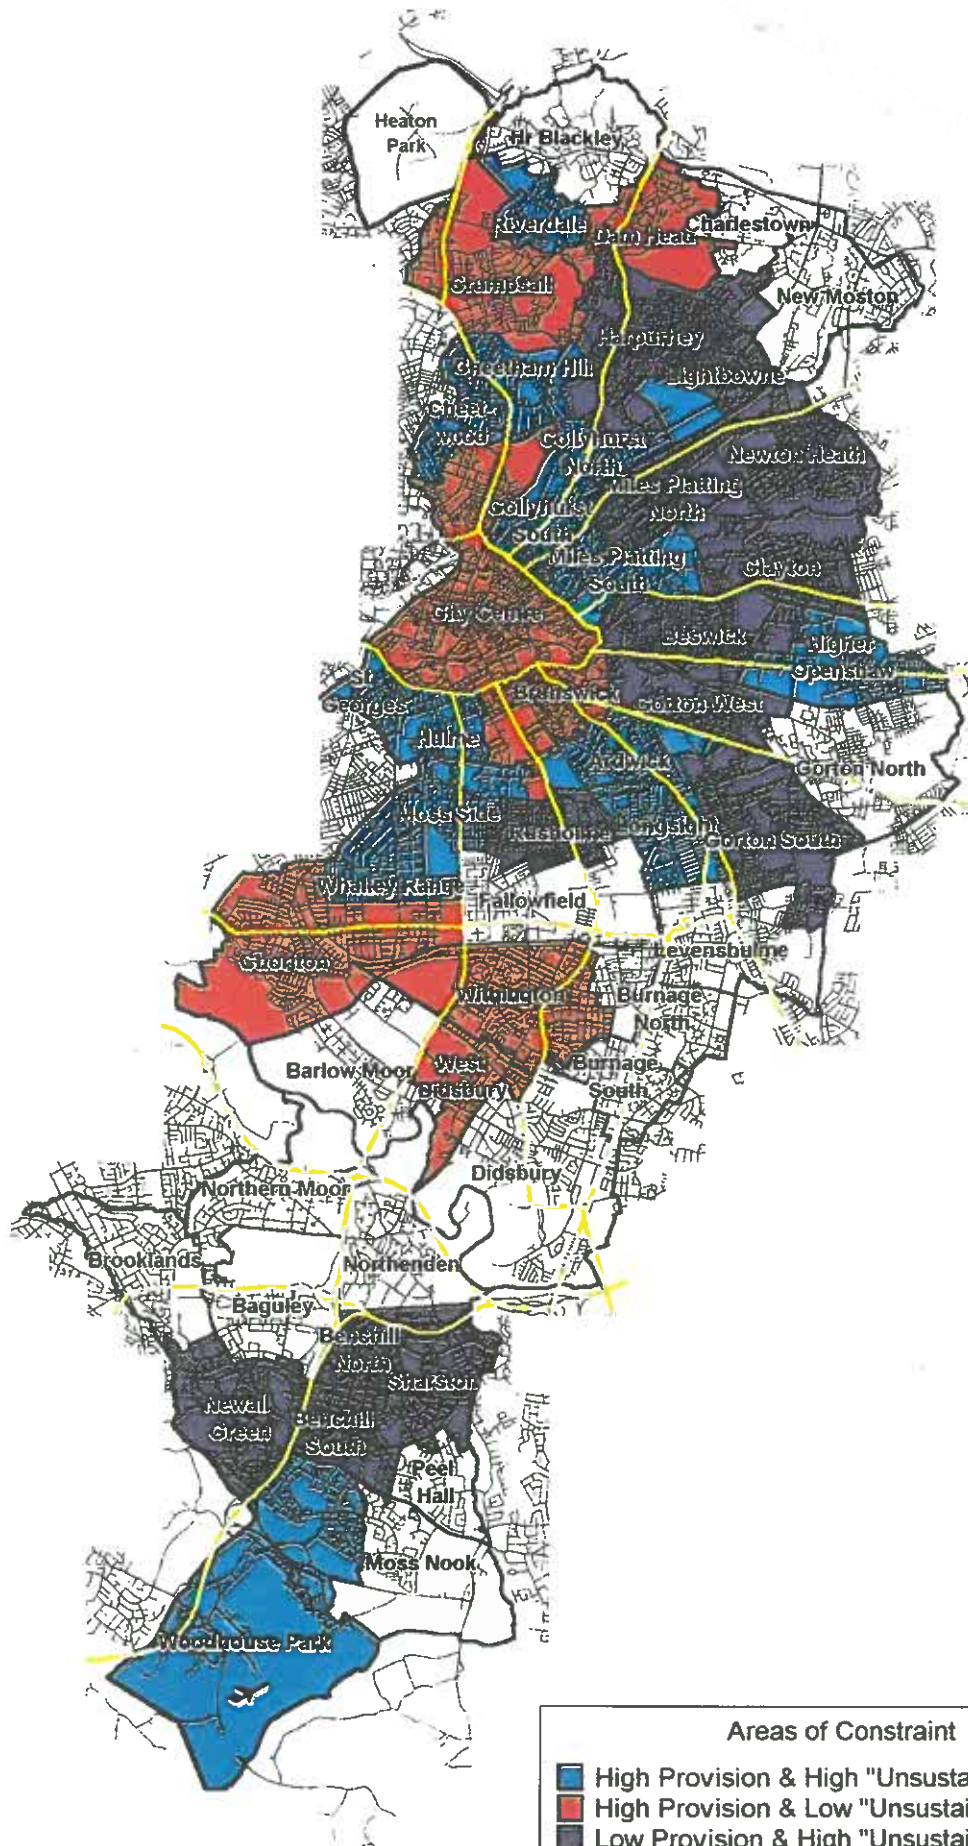

Map 3 "Areas of Constraint" (Provision and Sustainability) by Neighbourhood Area

Map 4 Neighbourhood Areas with Low Provision of Supported Housing

Based upon the Ordnance Survey mapping with the permission of The Controller of Her Majesty's Stationery Office. © Crown Copyright. Unauthorised reproduction infringes Crown Copyright and may lead to prosecution or civil proceedings.