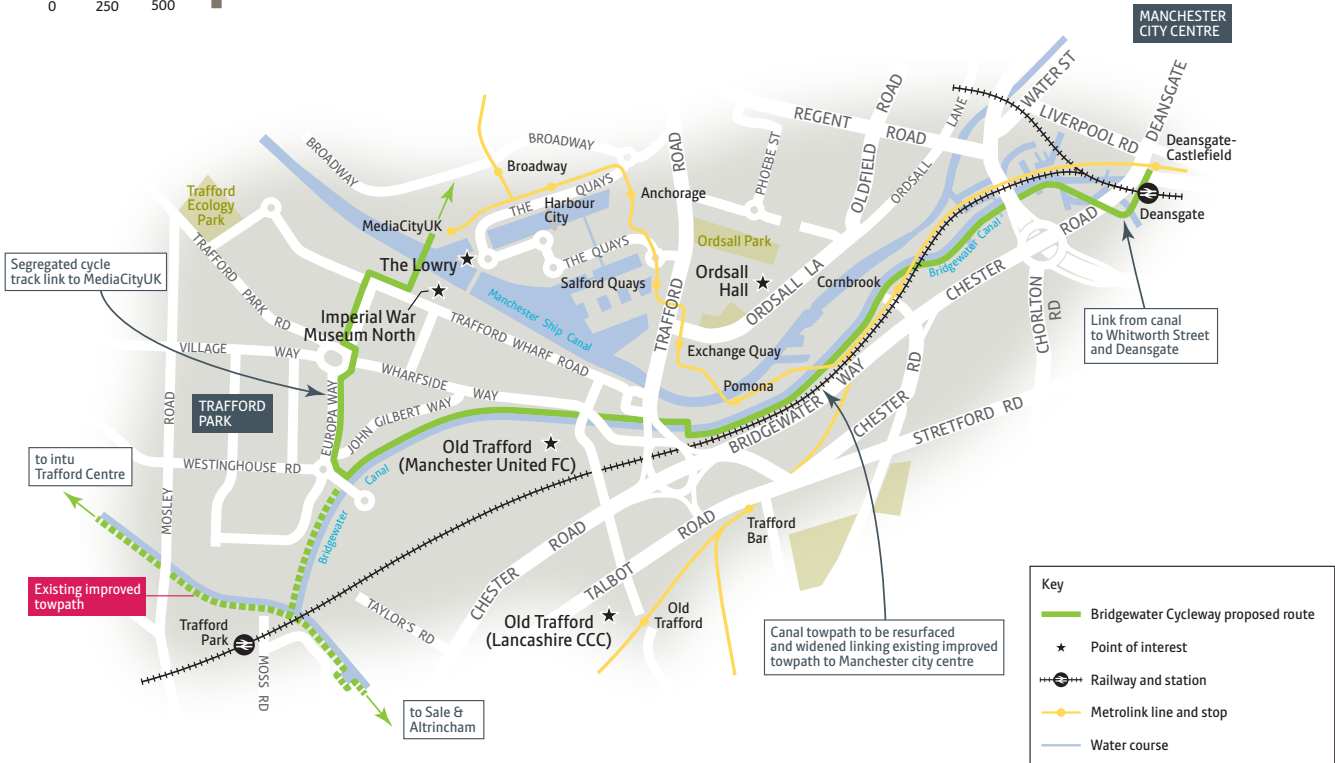

Bridgewater Cycleway

Key

- Bridgewater Cycleway proposed route
- Point of interest
- Railway and station
- Metrolink line and stop
- Water course