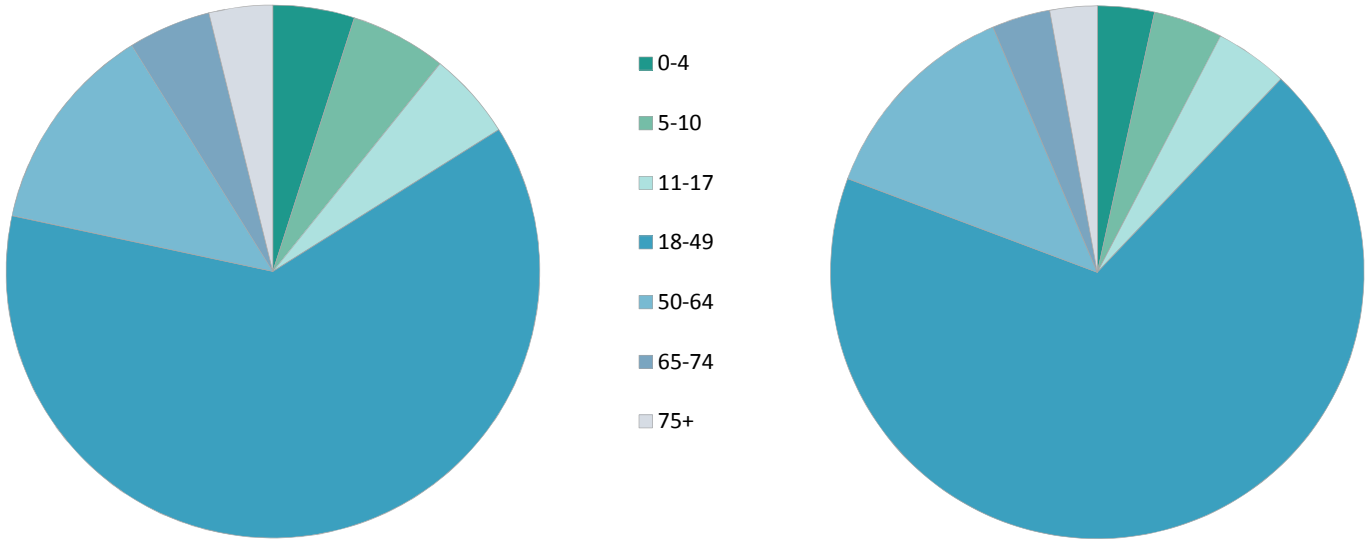

## Miles Platting & Newton Heath, Moston and City Centre Neighbourhood Profile

2017

2027

Population by age group, 2017

Distribution	City		Neighbourhood			
	2017 %	2017 residents	2017 %	2017 residents	2027 residents	2027 %
Age groups						
0-4	7.1%	2,605	4.9%	2,717	2,717	3.4%
5-10	8.0%	3,065	5.8%	3,330	3,330	4.2%
11-17	7.4%	2,792	5.3%	3,500	3,500	4.4%
18-49	55.3%	32,814	62.3%	54,241	54,241	68.6%
50-64	13.3%	6,722	12.8%	10,174	10,174	12.9%
65-74	5.1%	2,641	5.0%	2,804	2,804	3.5%
75+	4.0%	2,032	3.9%	2,253	2,253	2.9%
Total		52,671		79,019	79,019	

10-year indexed forecast by broad age group