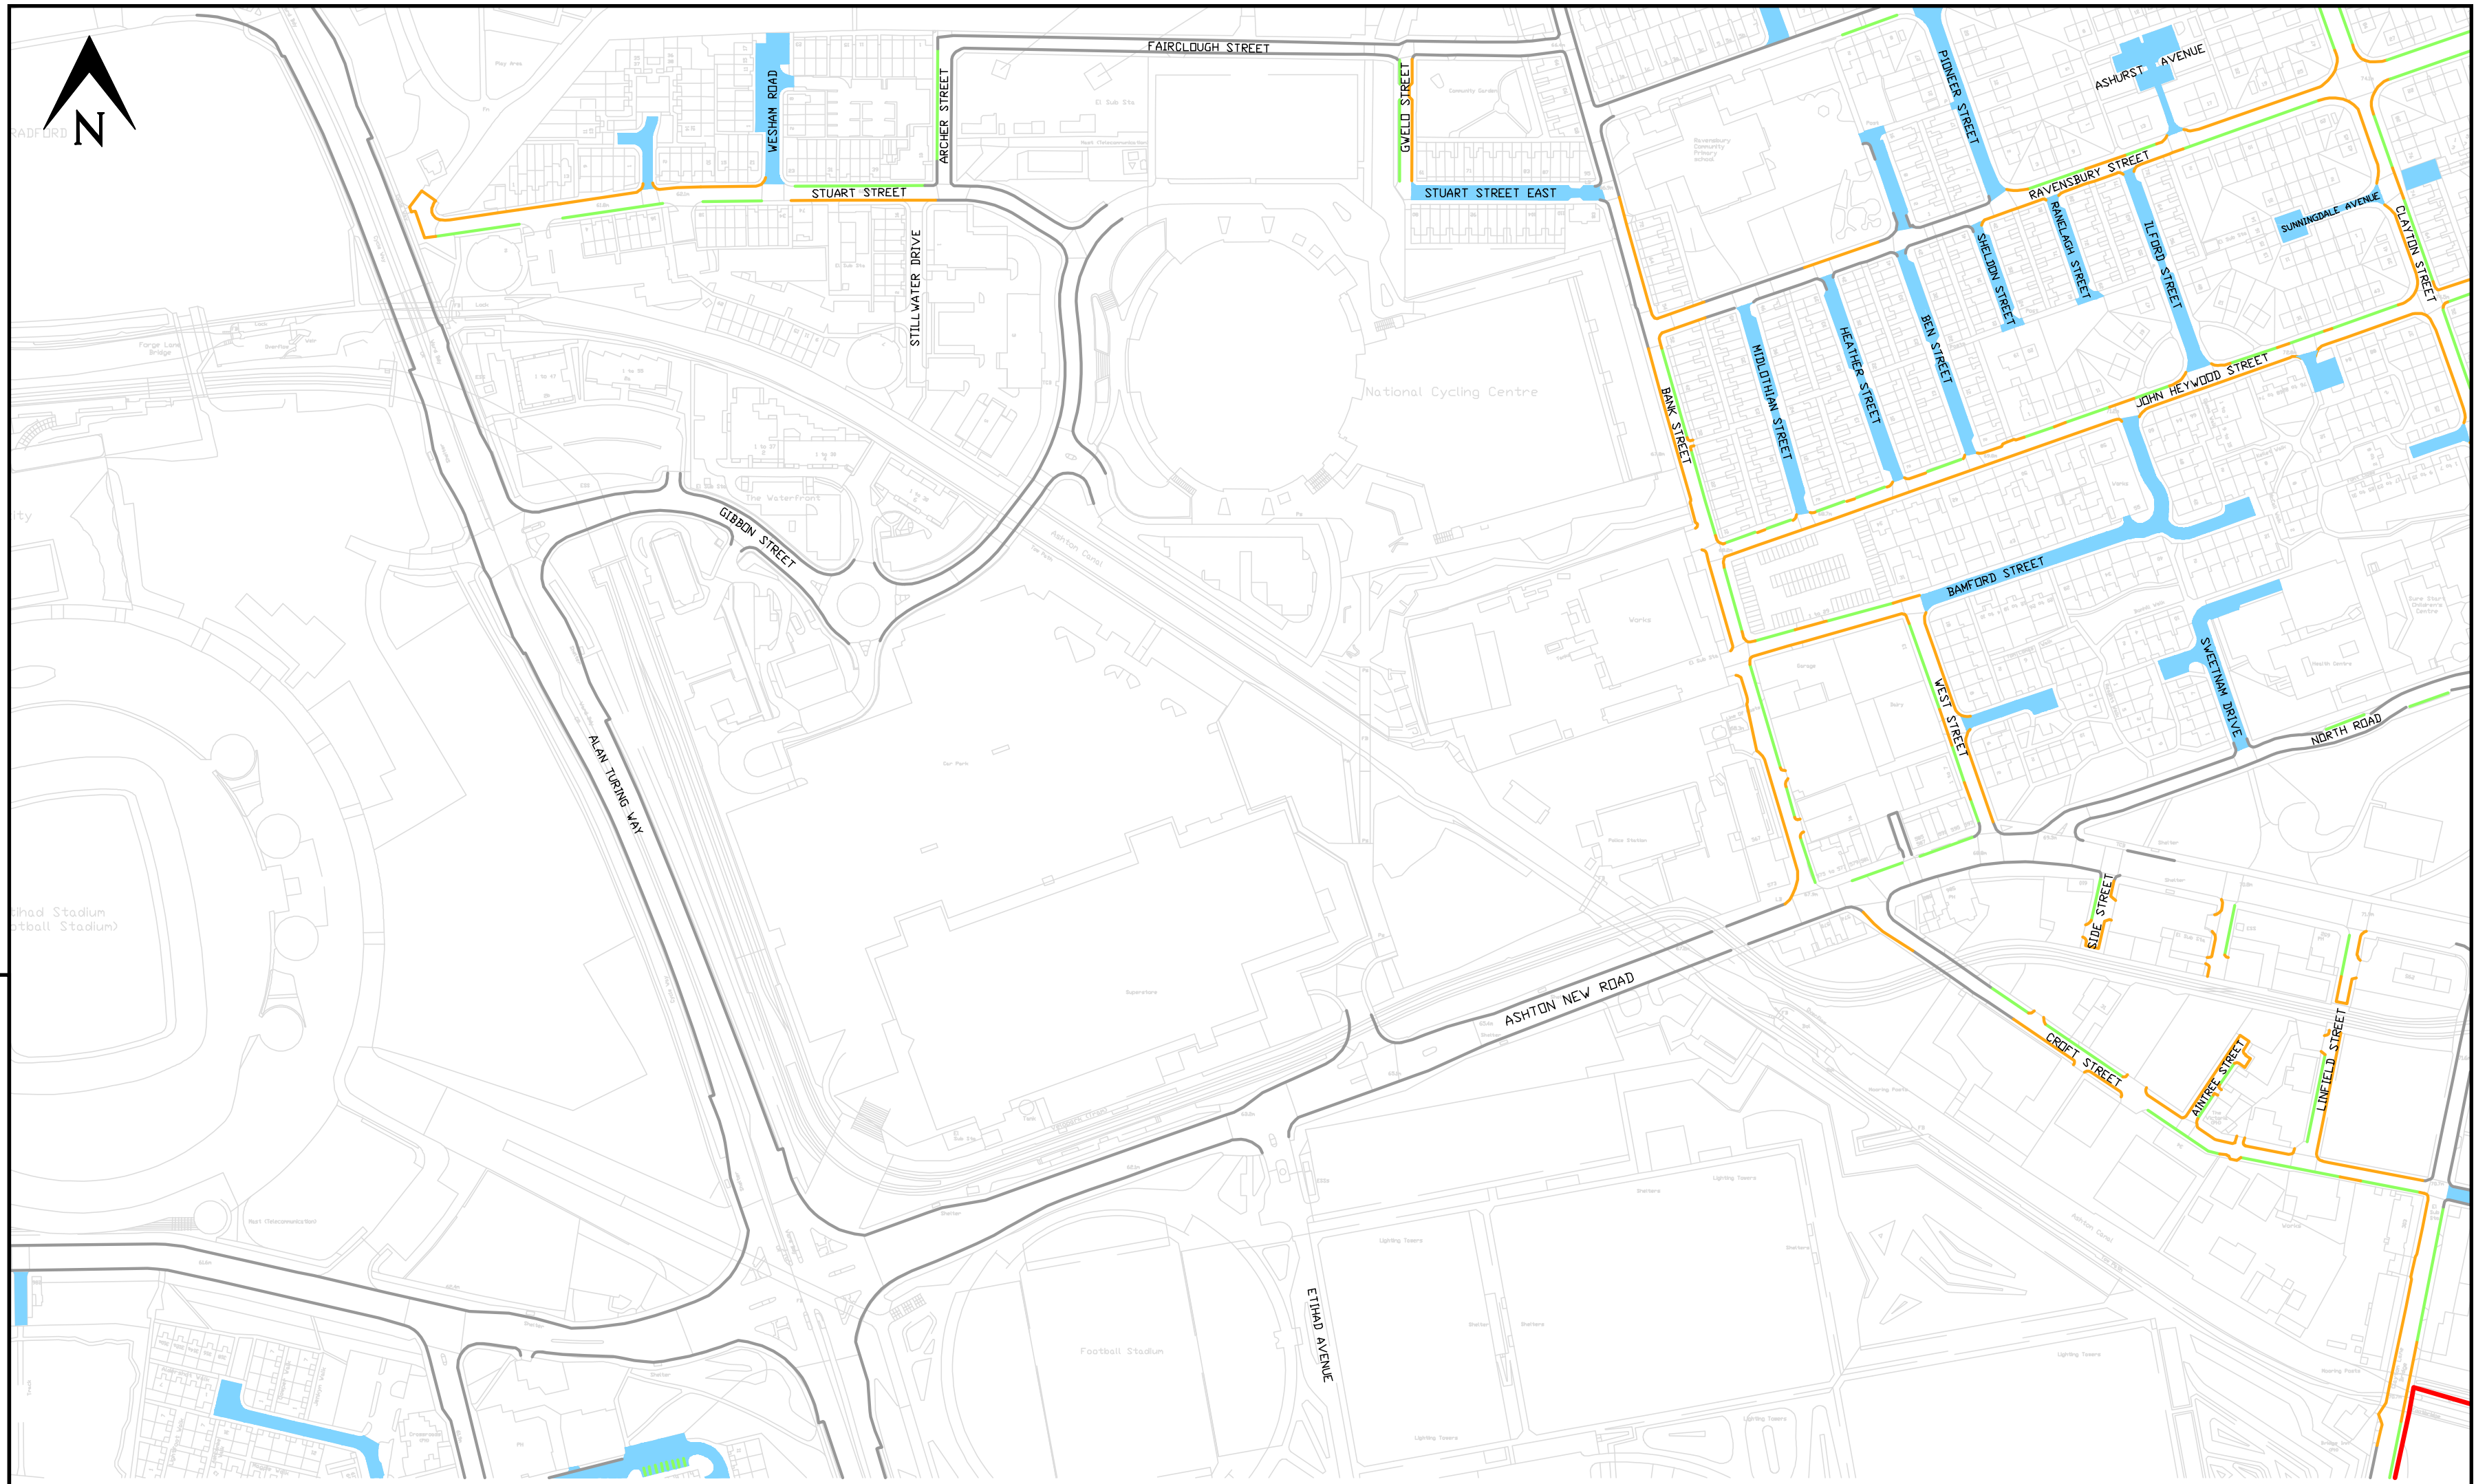

We want your views on the latest design

This plan shows the proposed waiting restrictions for area 7 (of 10) that are being consulted on as part of the Eastlands Resident Parking Zone scheme

KEY

 Study area boundary

 No waiting at any time

 Existing restriction

 Parking bays - Permit holders only or 90 mins maximum stay

 Parking for permit holders only (except in signed bays)