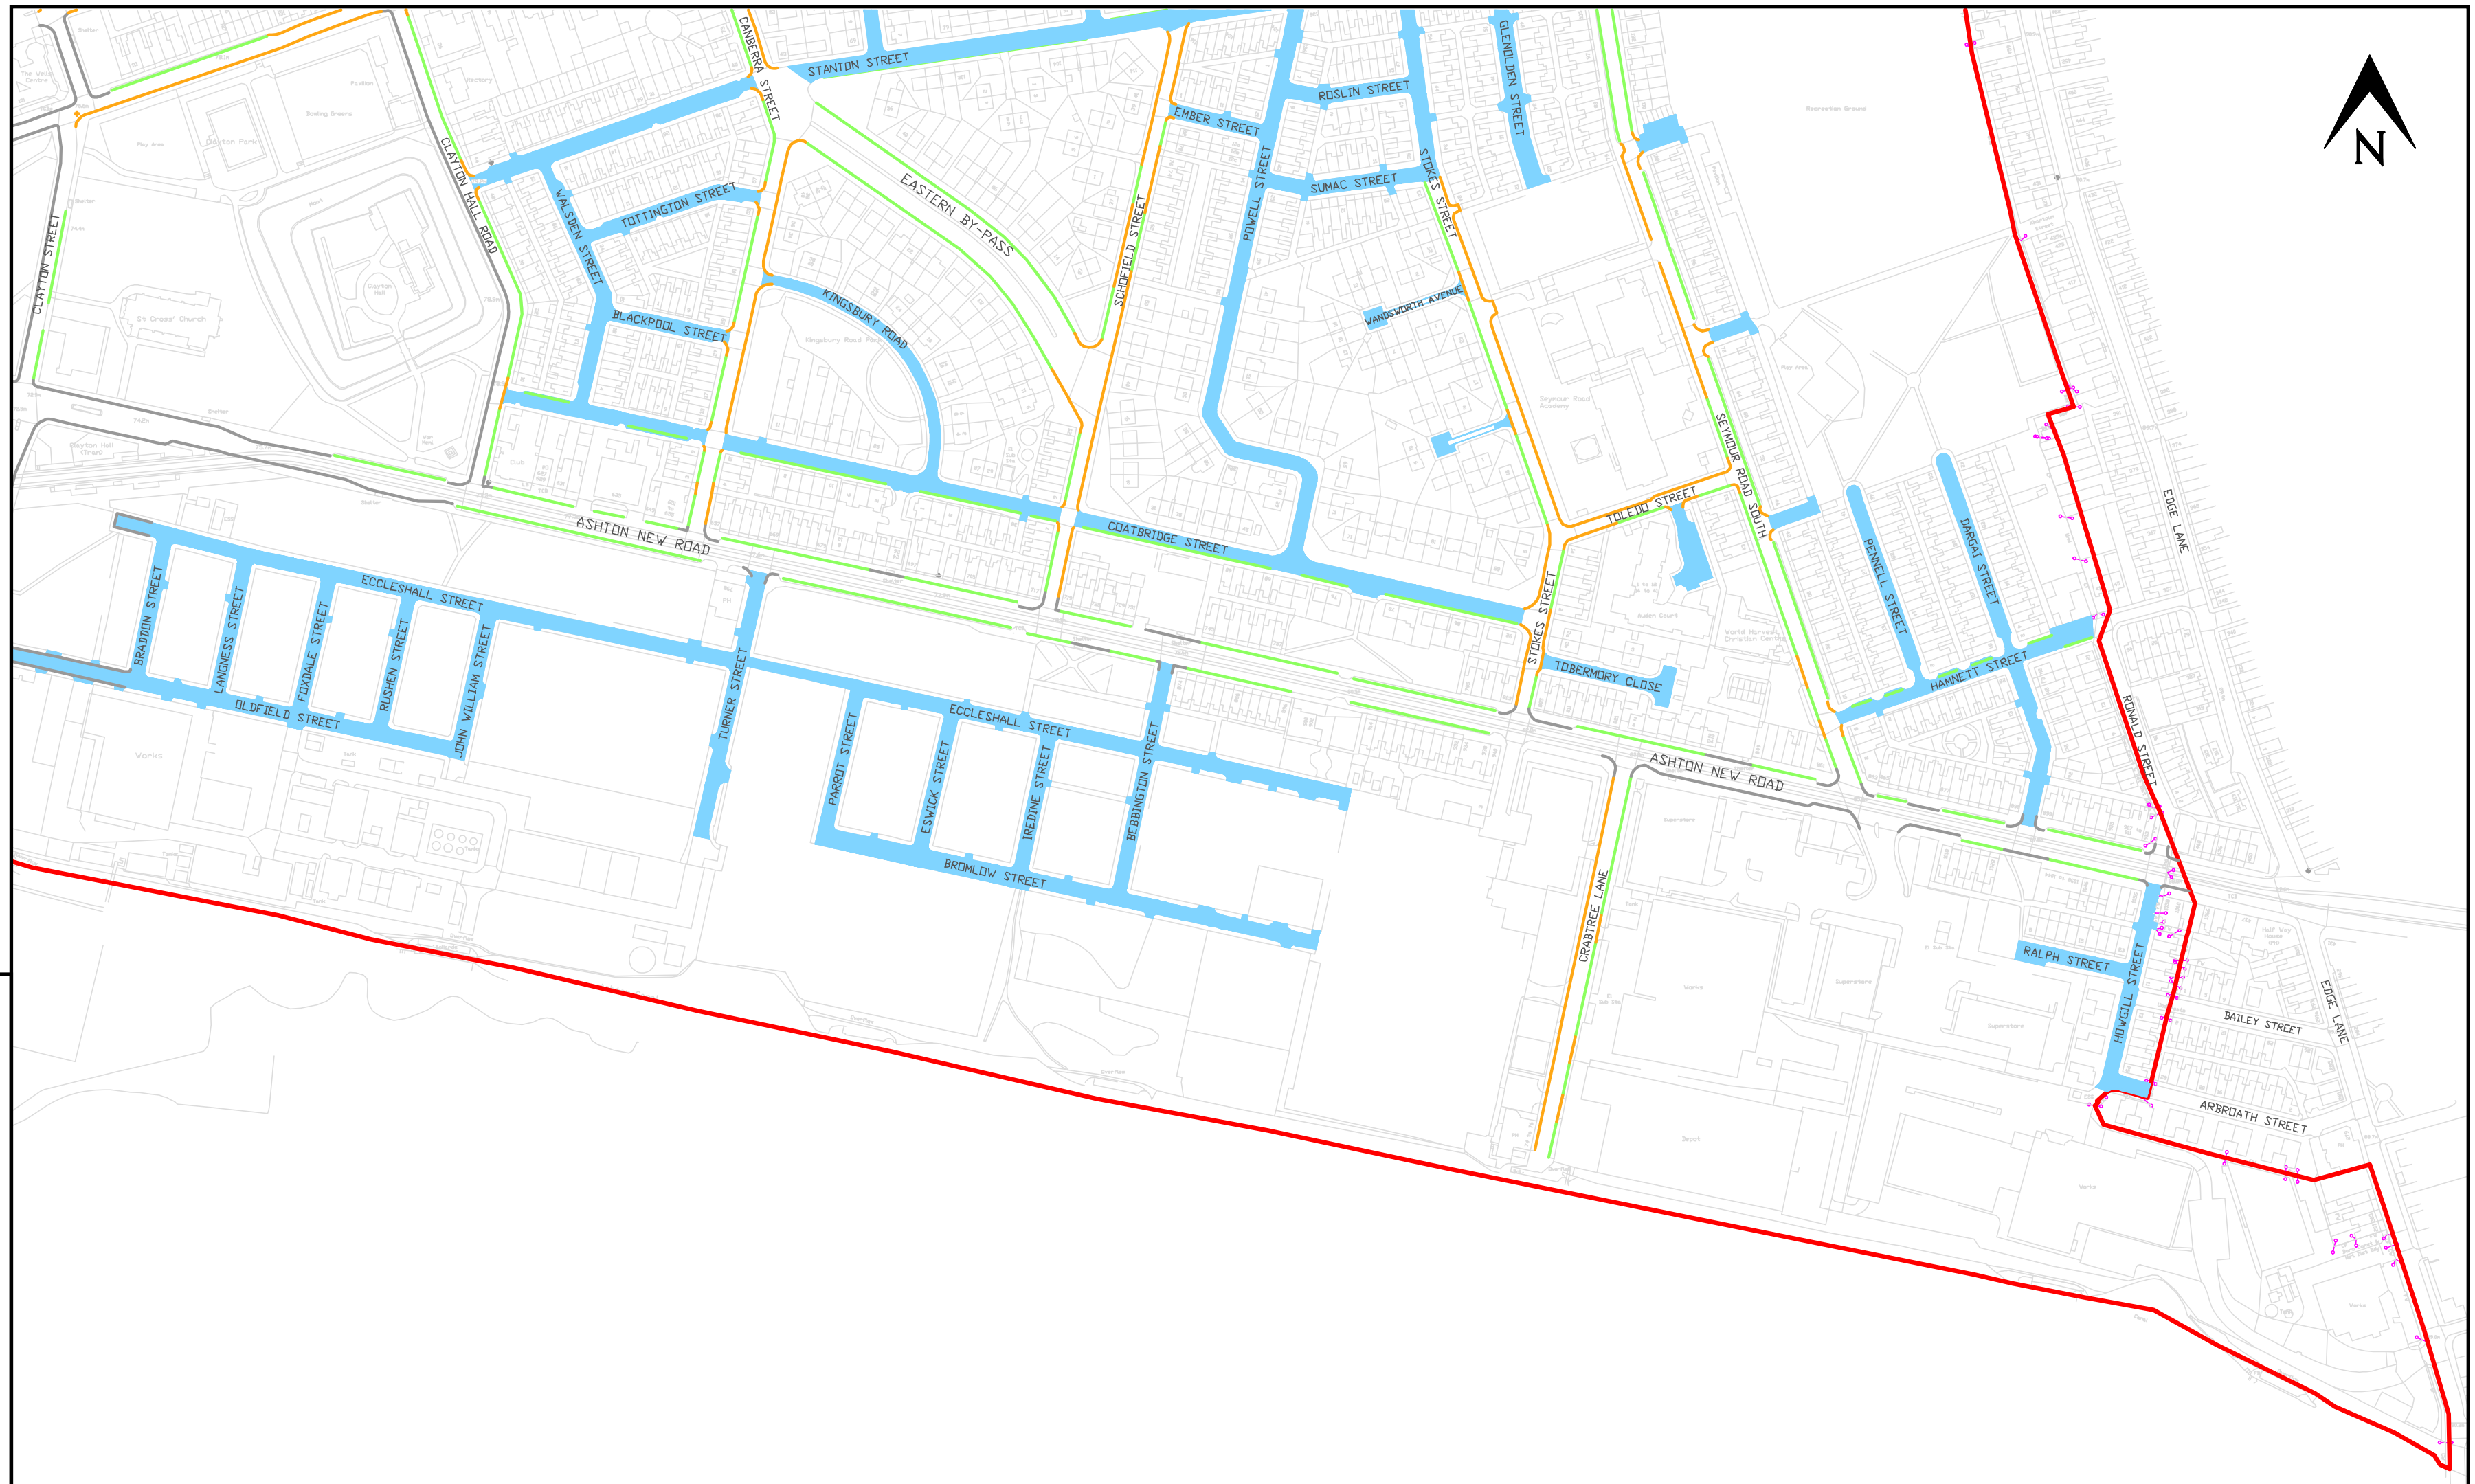

We want your views on the latest design

This plan shows the proposed waiting restrictions for area 10 (of 10) that are being consulted on as part of the Eastlands Resident Parking Zone scheme

KEY

- Study area boundary
- No waiting at any time
- Existing restriction

Parking bays -
Permit holders
only or 90 mins
maximum stay

Parking for permit
holders only
(except in
signed bays)