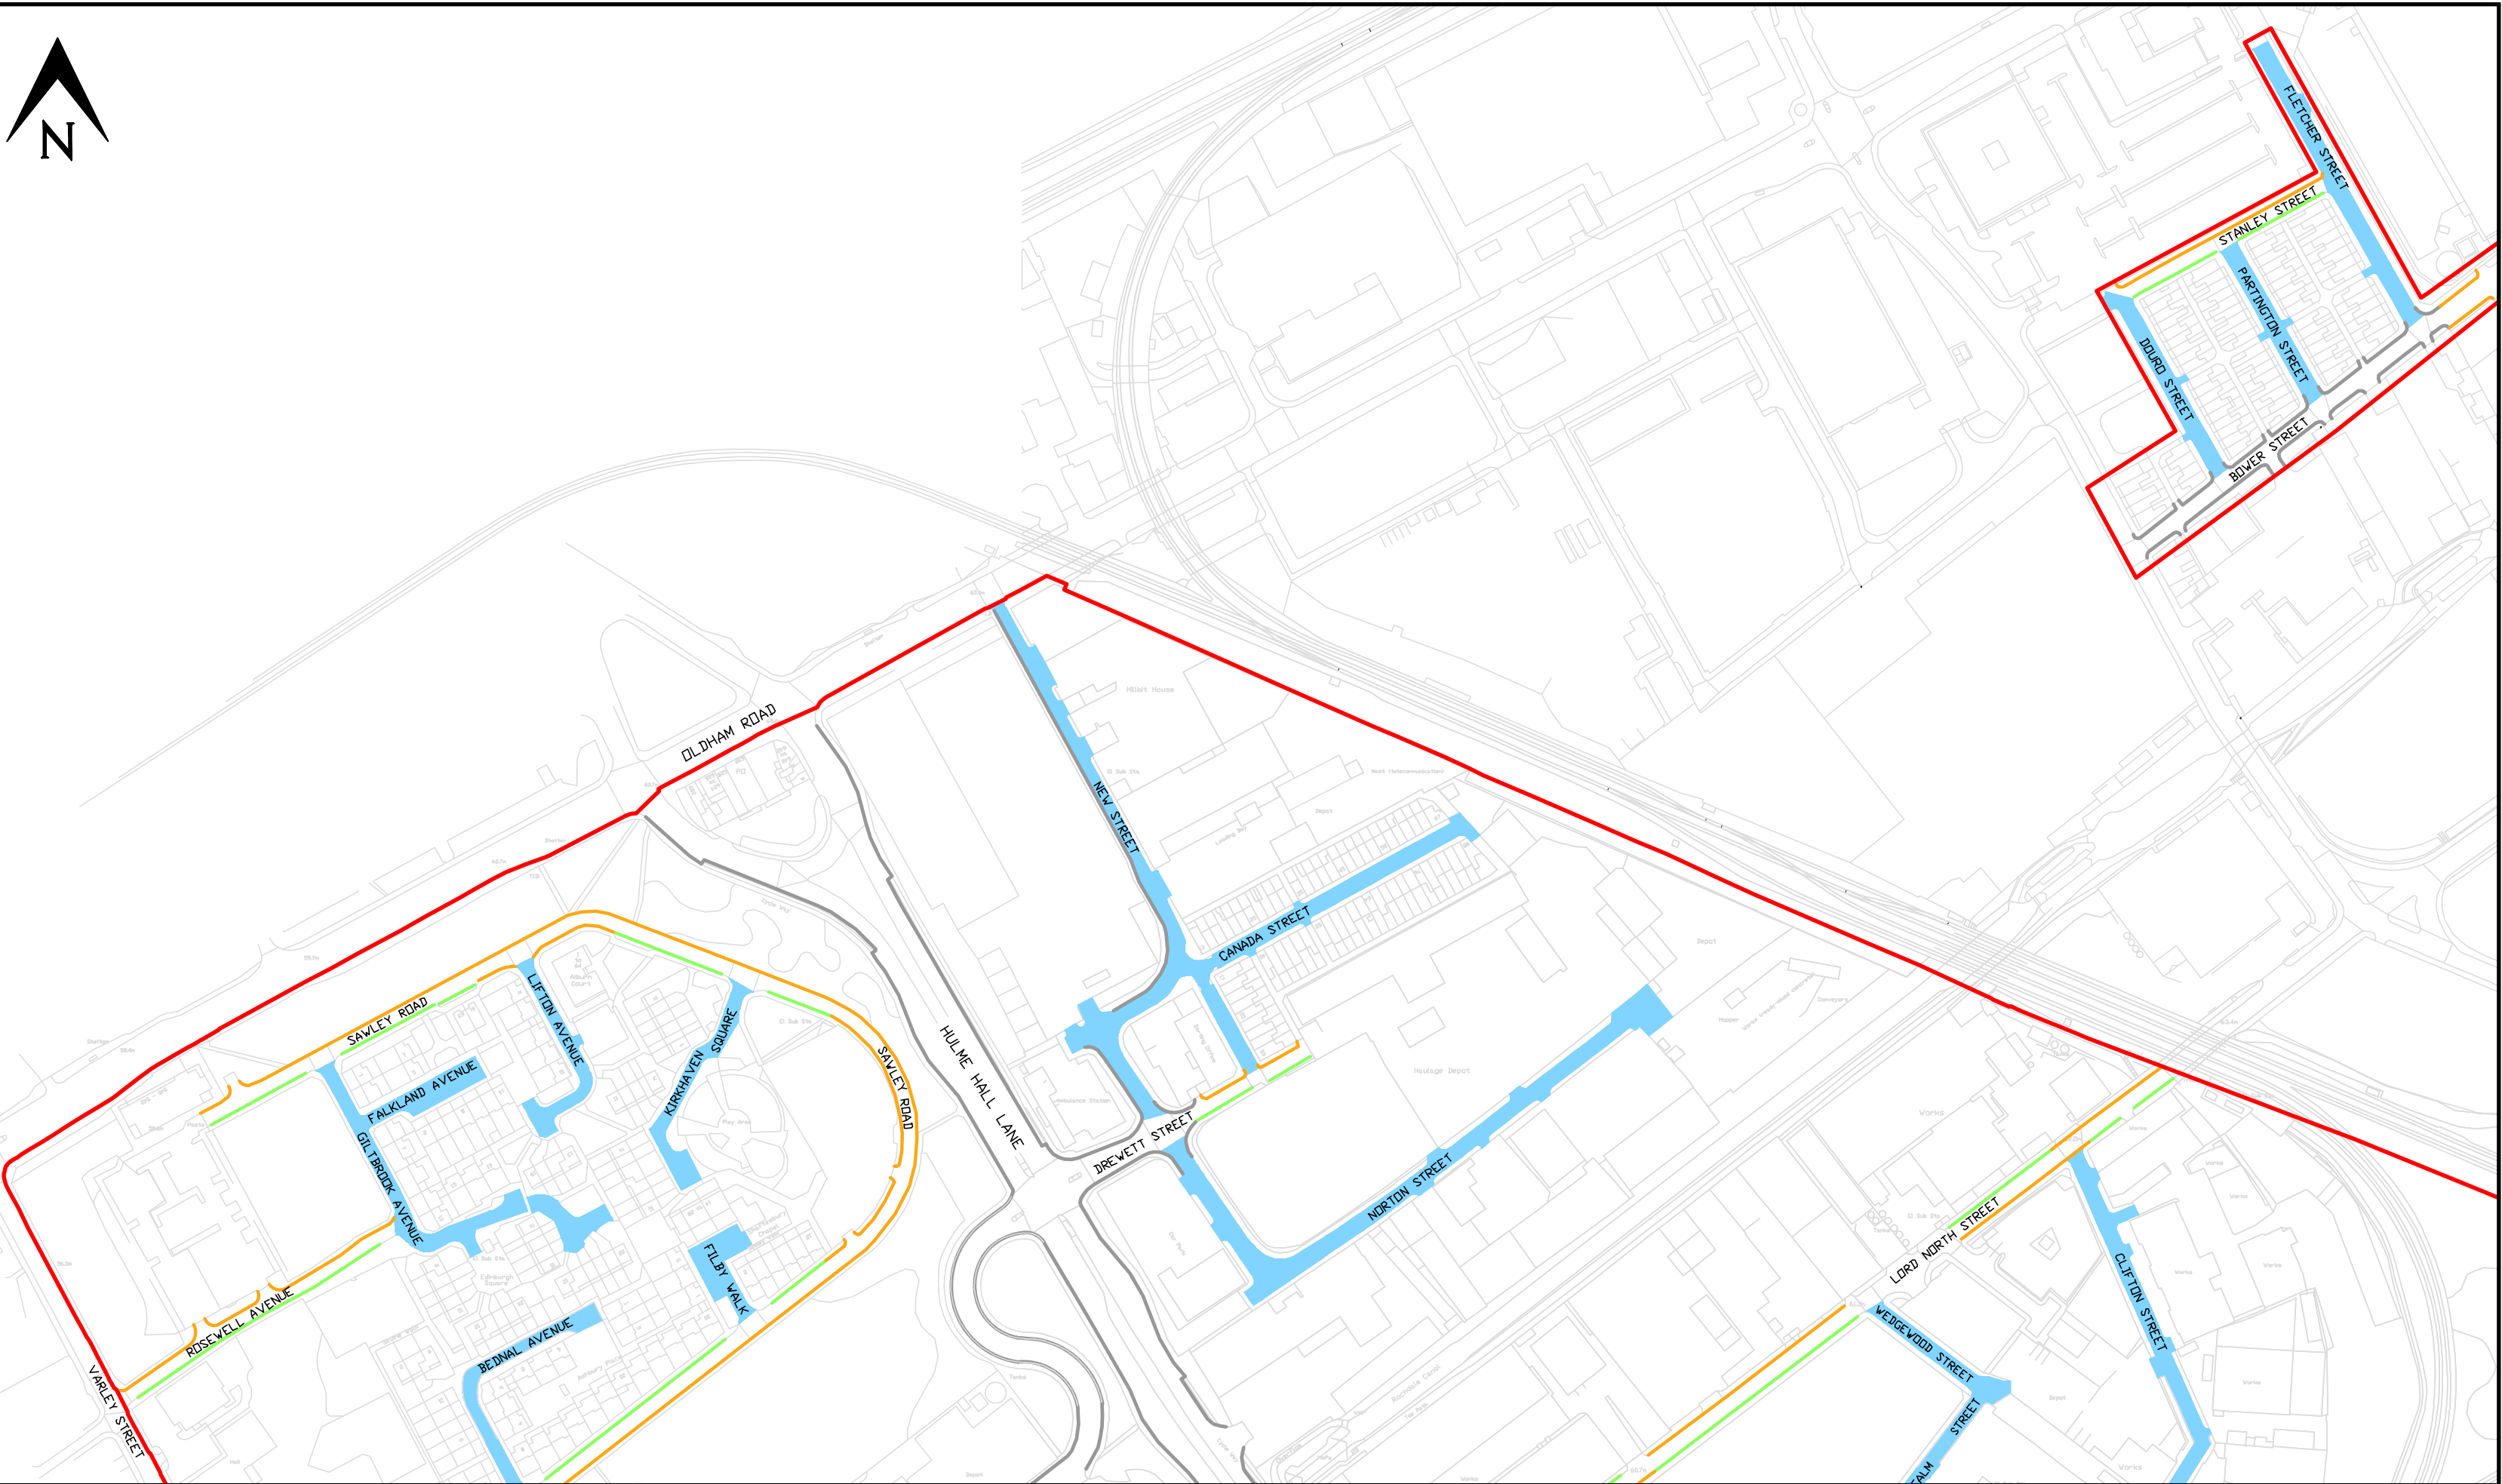

We want your views on the latest design

This plan shows the proposed waiting restrictions for area 1 (of 10) that are being consulted on as part of the Eastlands Resident Parking Zone scheme

KEY

- Study area boundary
- No waiting at any time
- Existing restriction
- Parking bays - Permit holders only or 90 mins maximum stay
- Parking for permit holders only (except in signed bays)