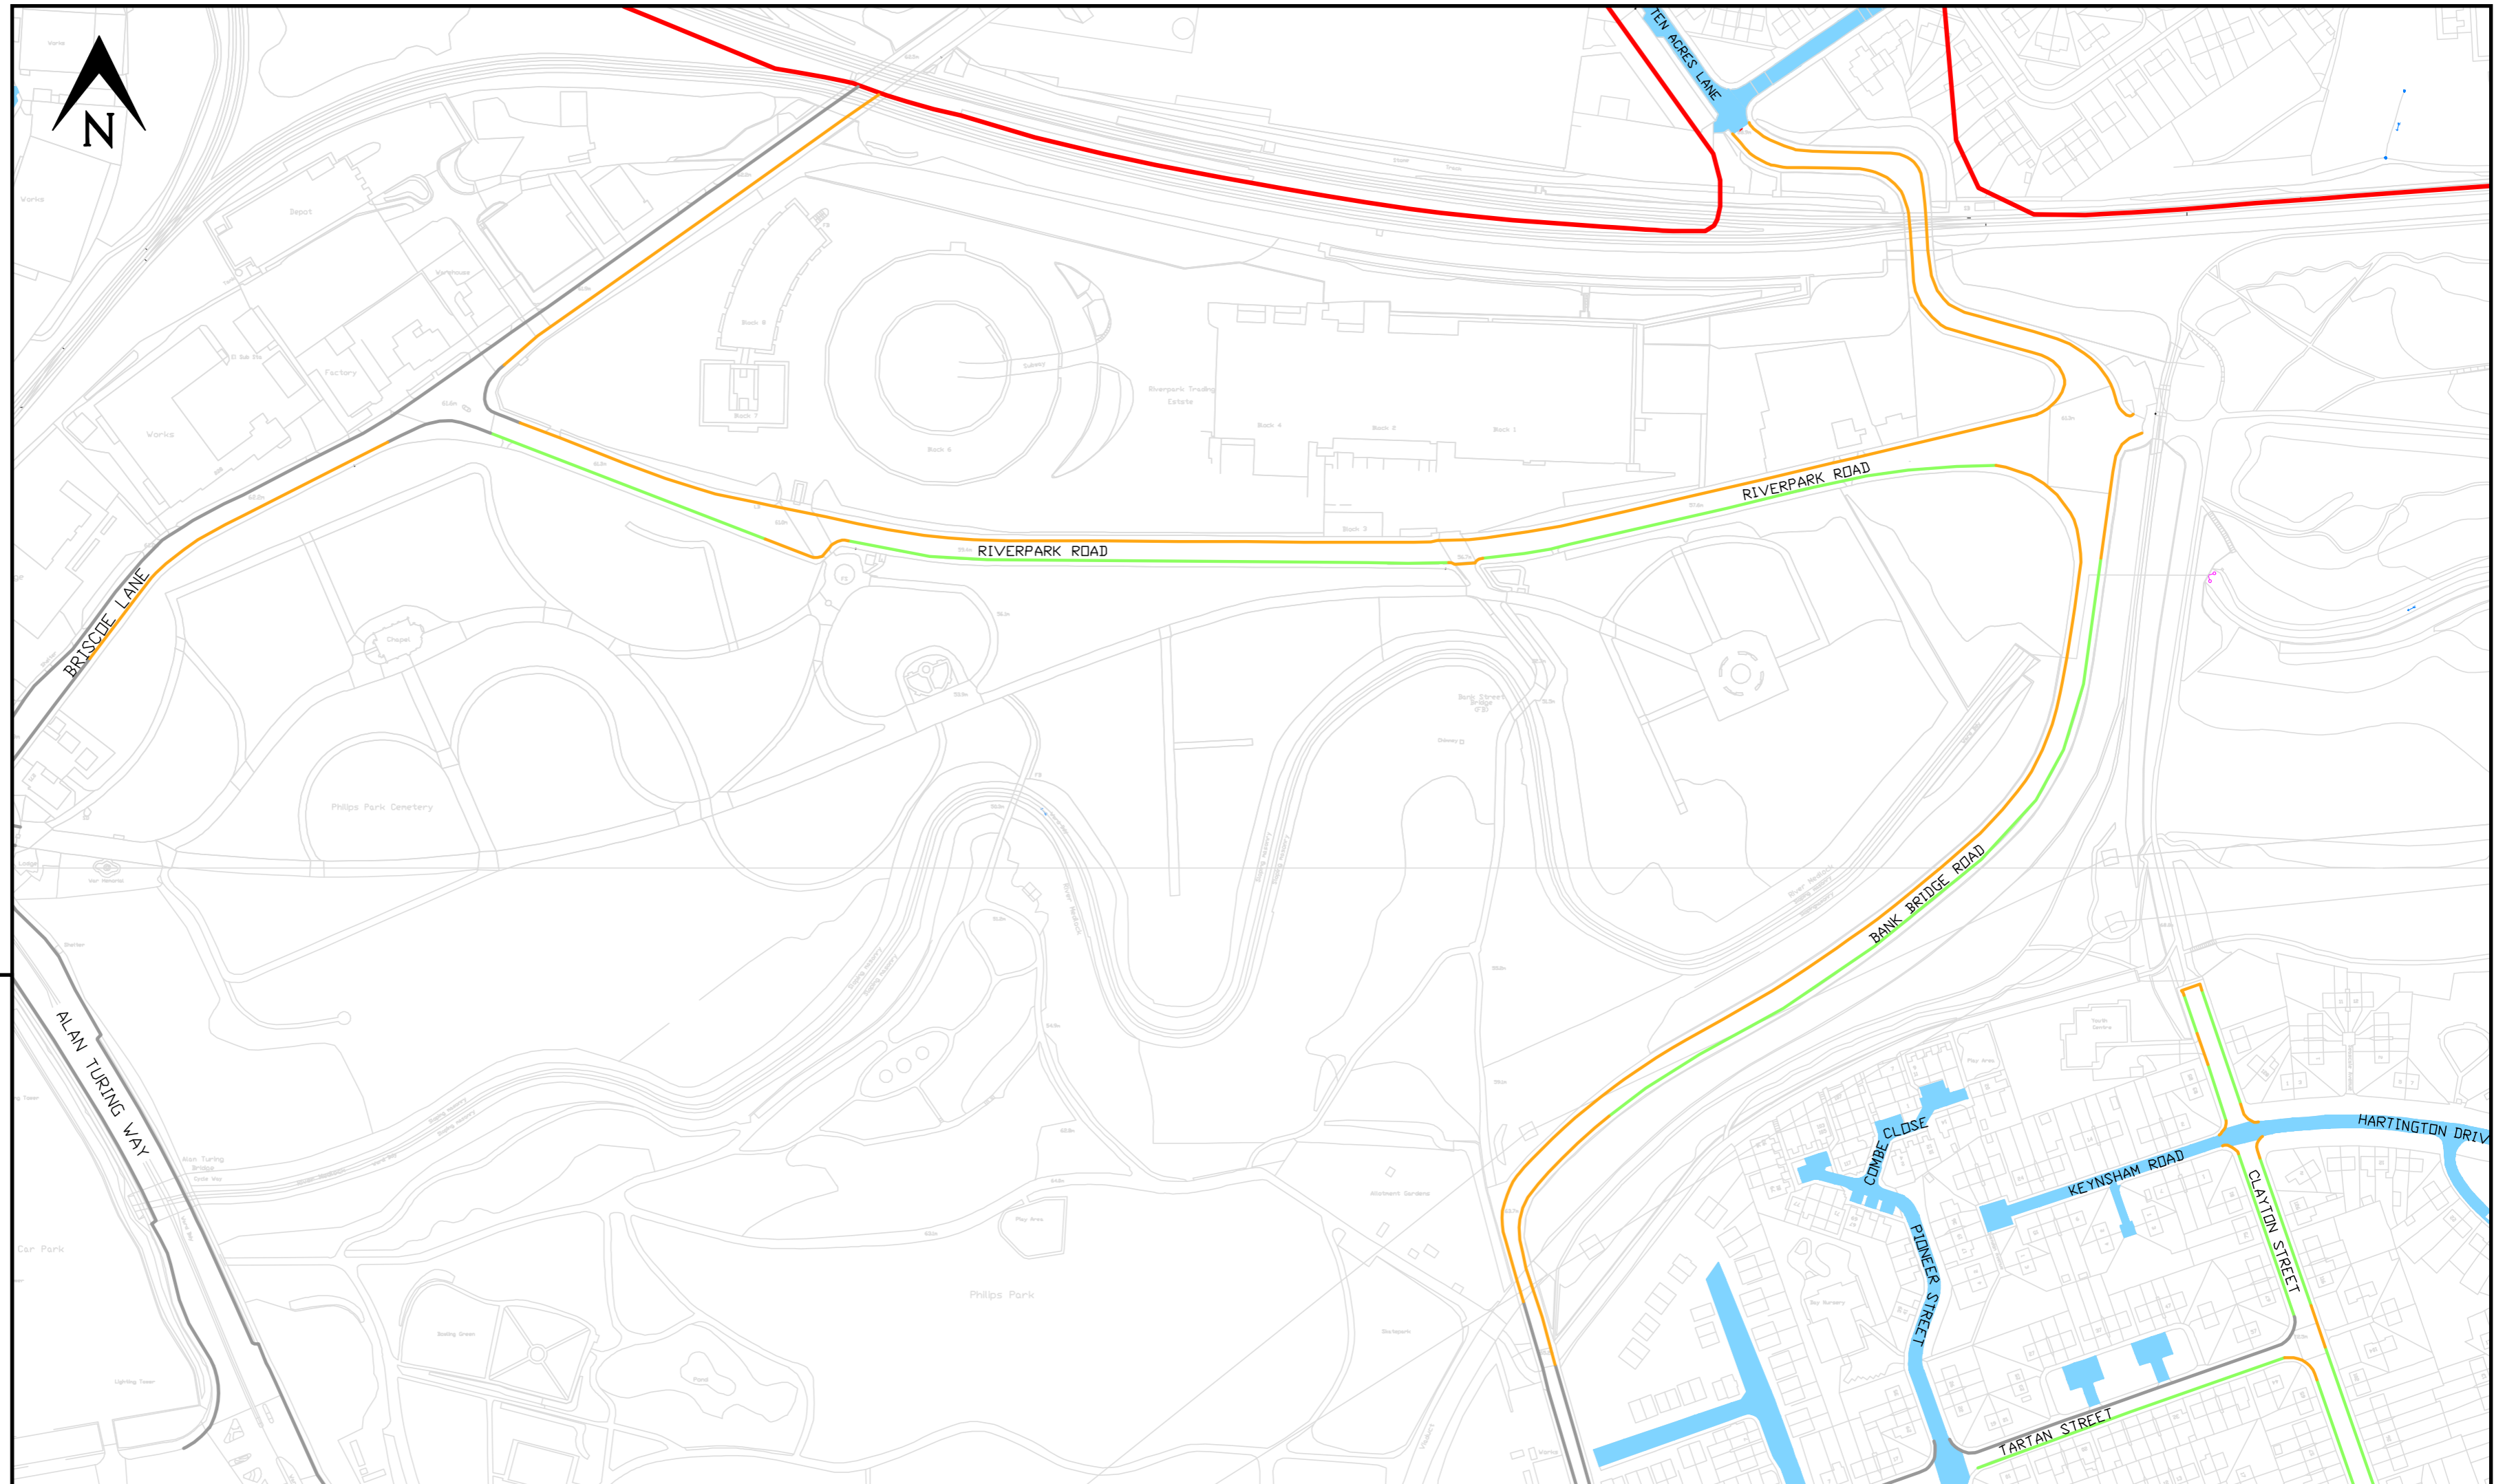

We want your views on the latest design

This plan shows the proposed waiting restrictions for area 6 (of 10) that are being consulted on as part of the Eastlands Resident Parking Zone scheme

KEY

- Study area boundary
- No waiting at any time
- Existing restriction

Parking bays -
Permit holders
only or go mins
maximum stay

Parking for permit
holders only
(except in
signed bays)