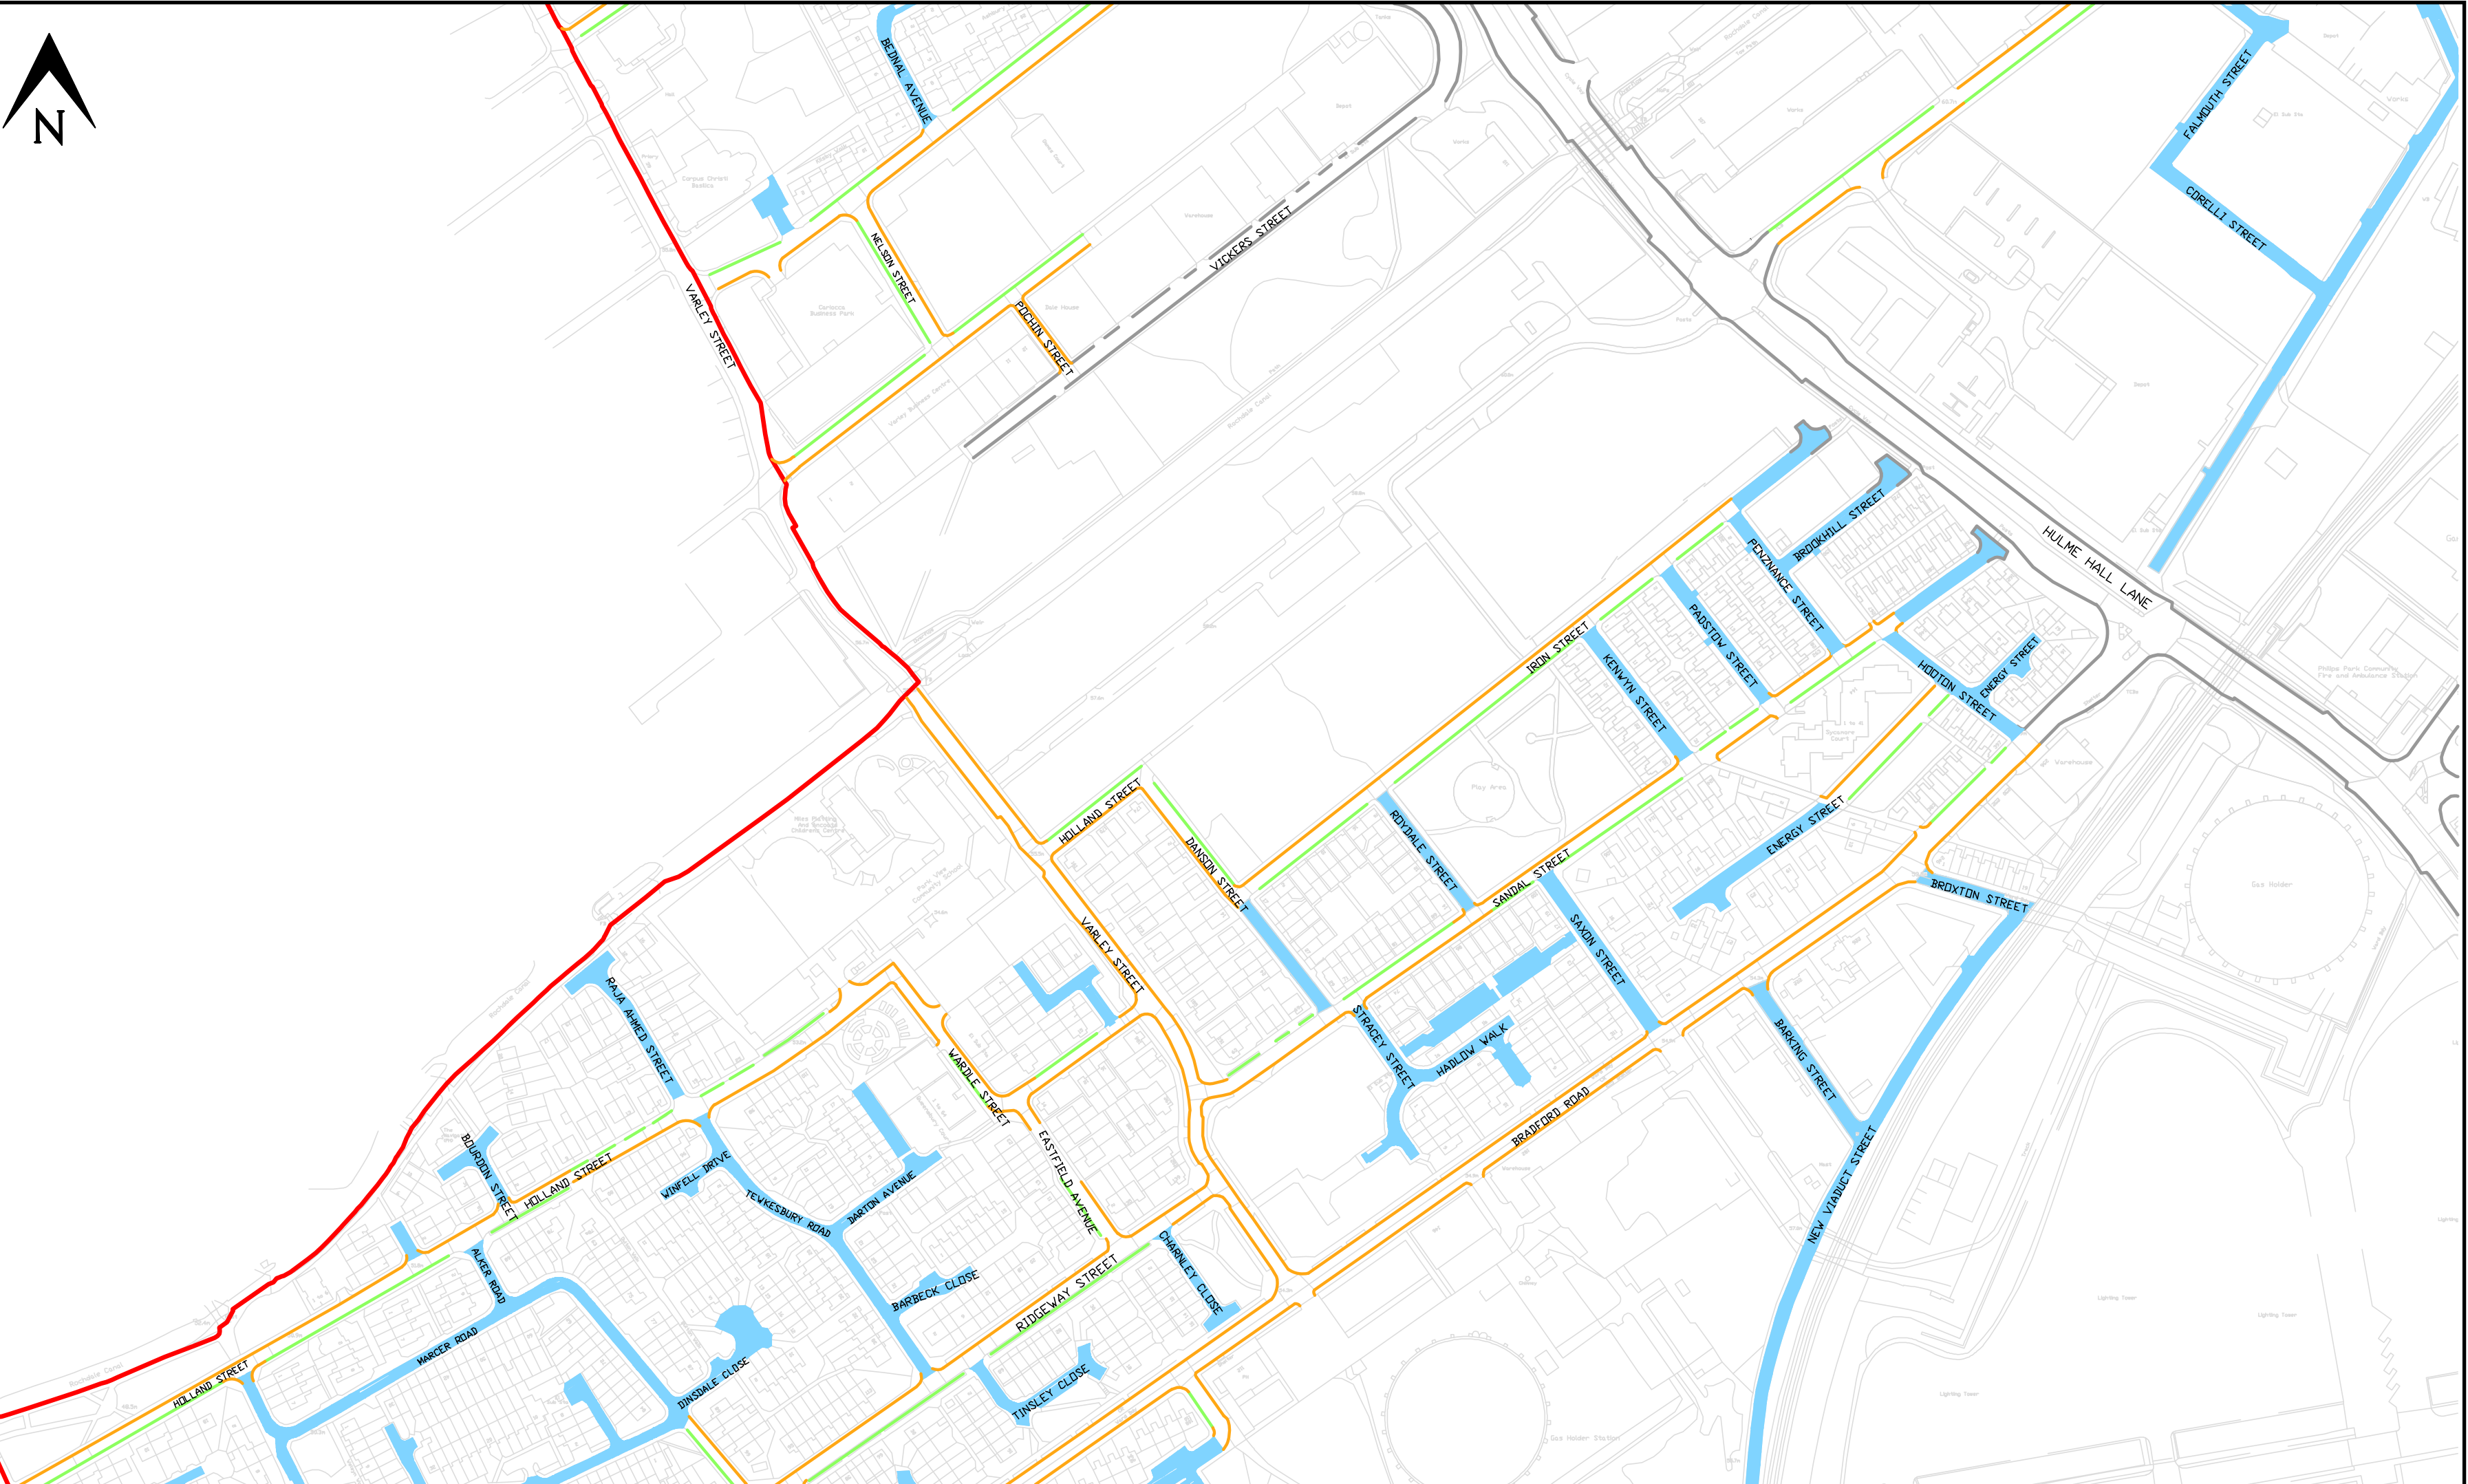

We want your views on the latest design

This plan shows the proposed waiting restrictions for area 2 (of 10) that are being consulted on as part of the Eastlands Resident Parking Zone scheme

KEY

- Study area boundary
- No waiting at any time
- Existing restriction
- Parking bays - Permit holders only or go mins maximum stay
- Parking for permit holders only (except in signed bays)