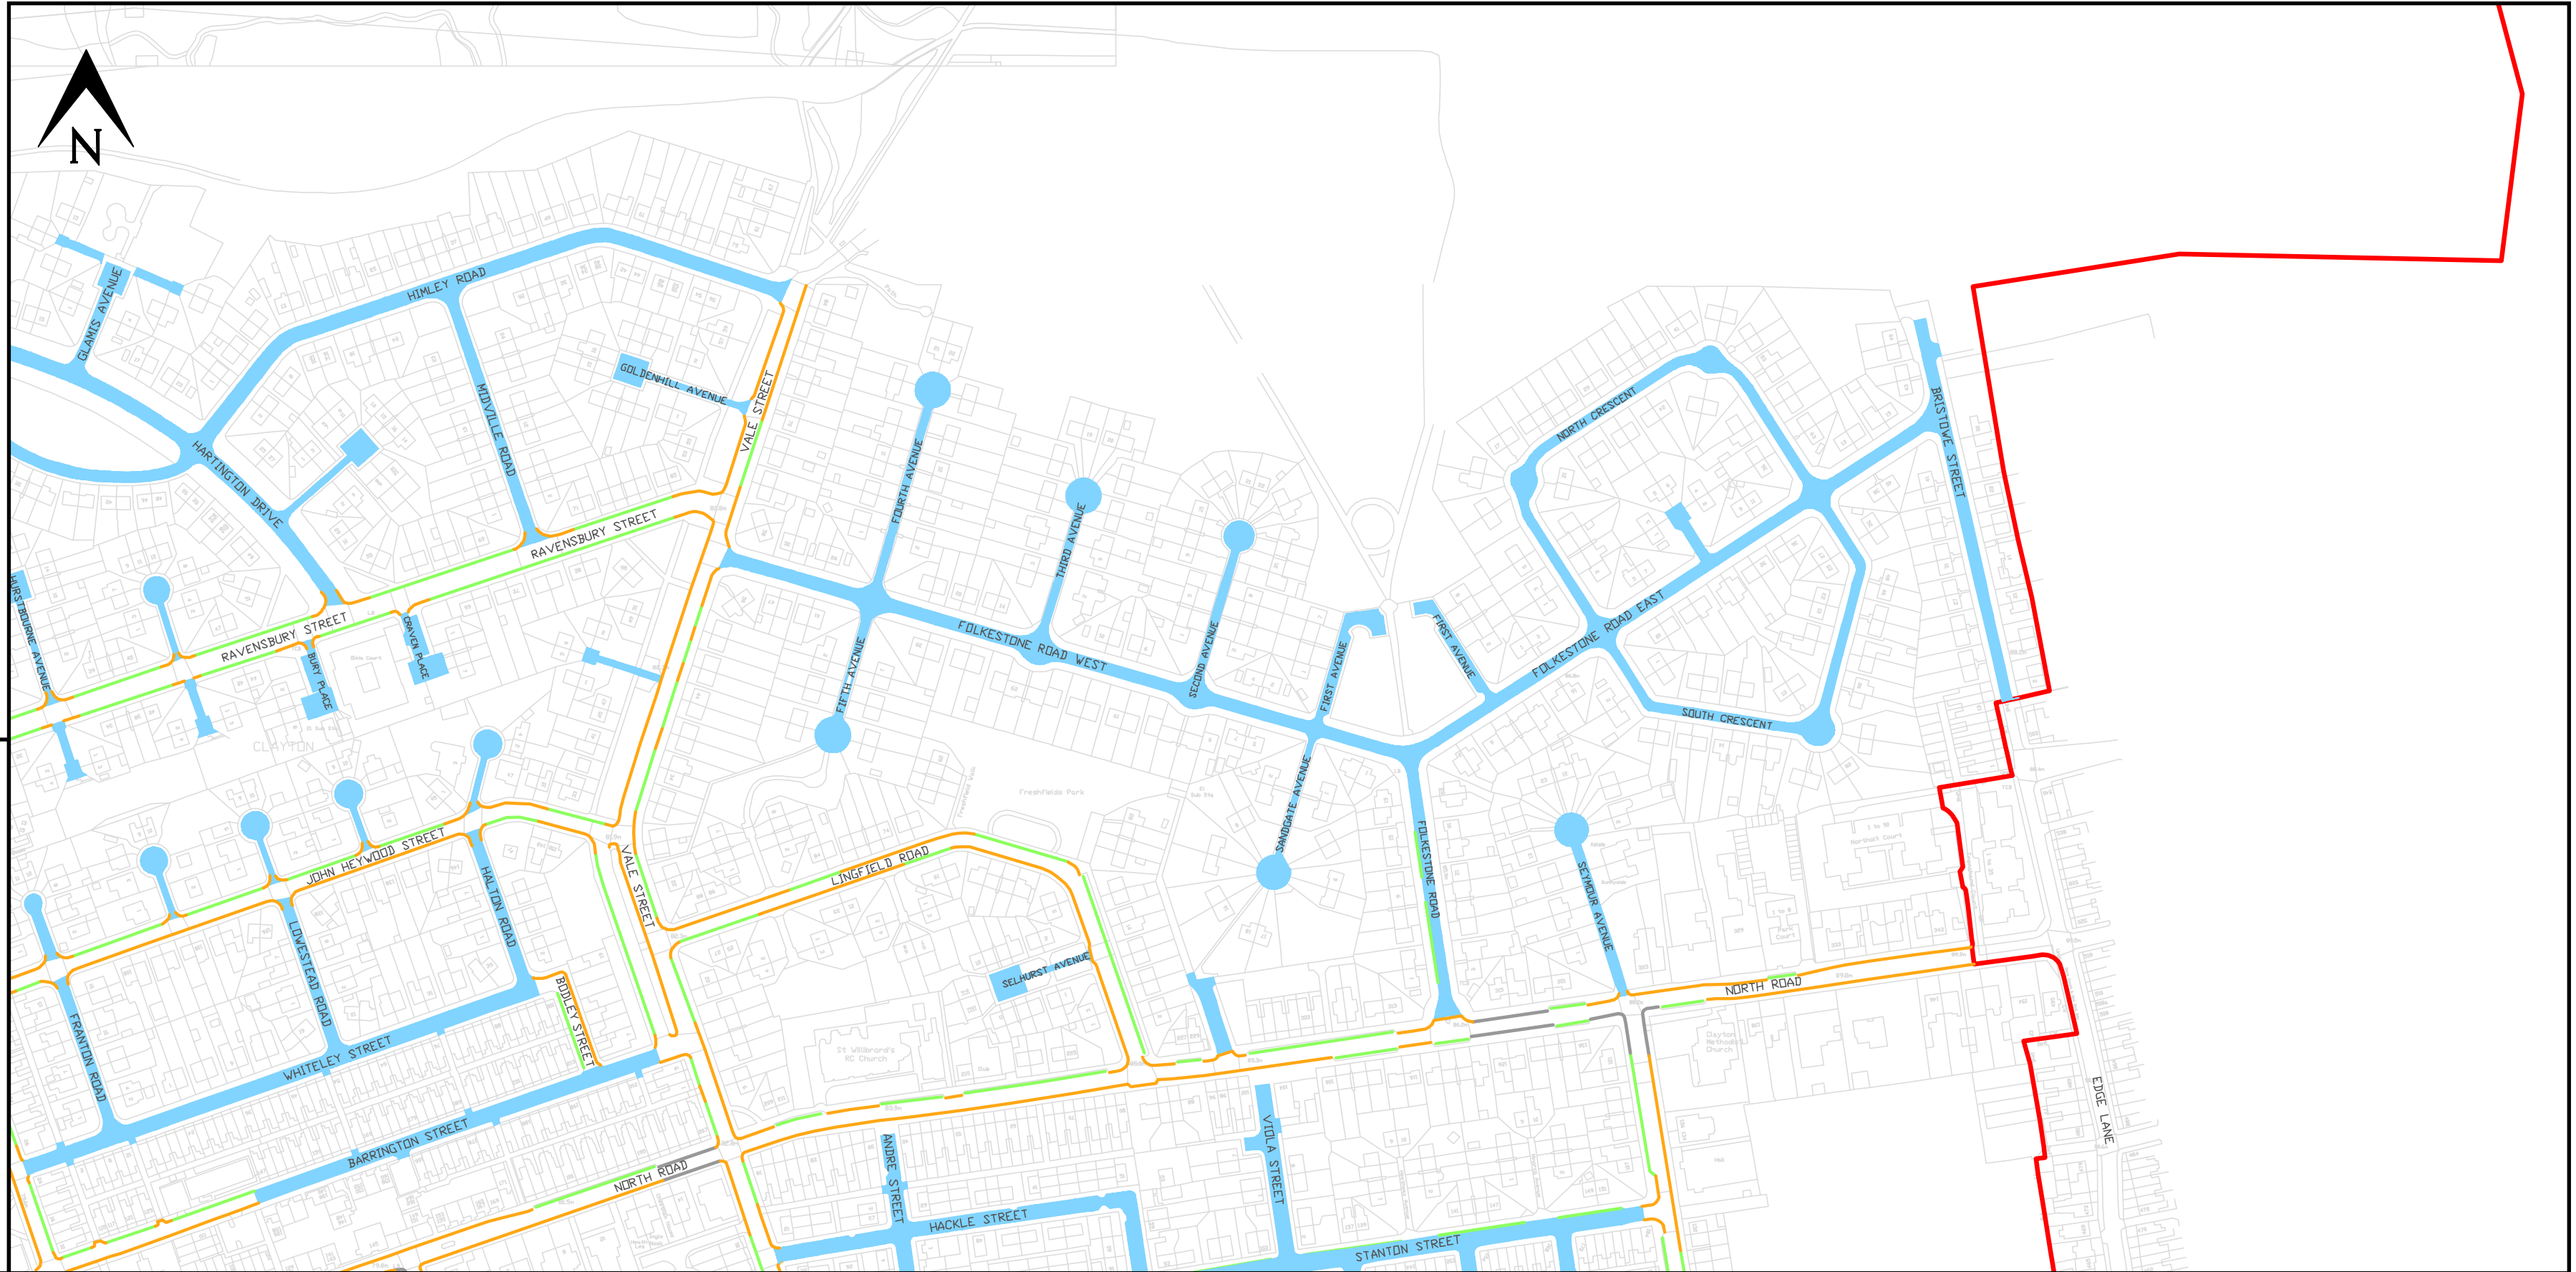

We want your views on the latest design

This plan shows the proposed waiting restrictions for area 9 (of 10) that are being consulted on as part of the Eastlands Resident Parking Zone scheme

KEY

- Study area boundary
- No waiting at any time
- Existing restriction
- Parking bays - Permit holders only or 90 mins maximum stay
- Parking for permit holders only (except in signed bays)