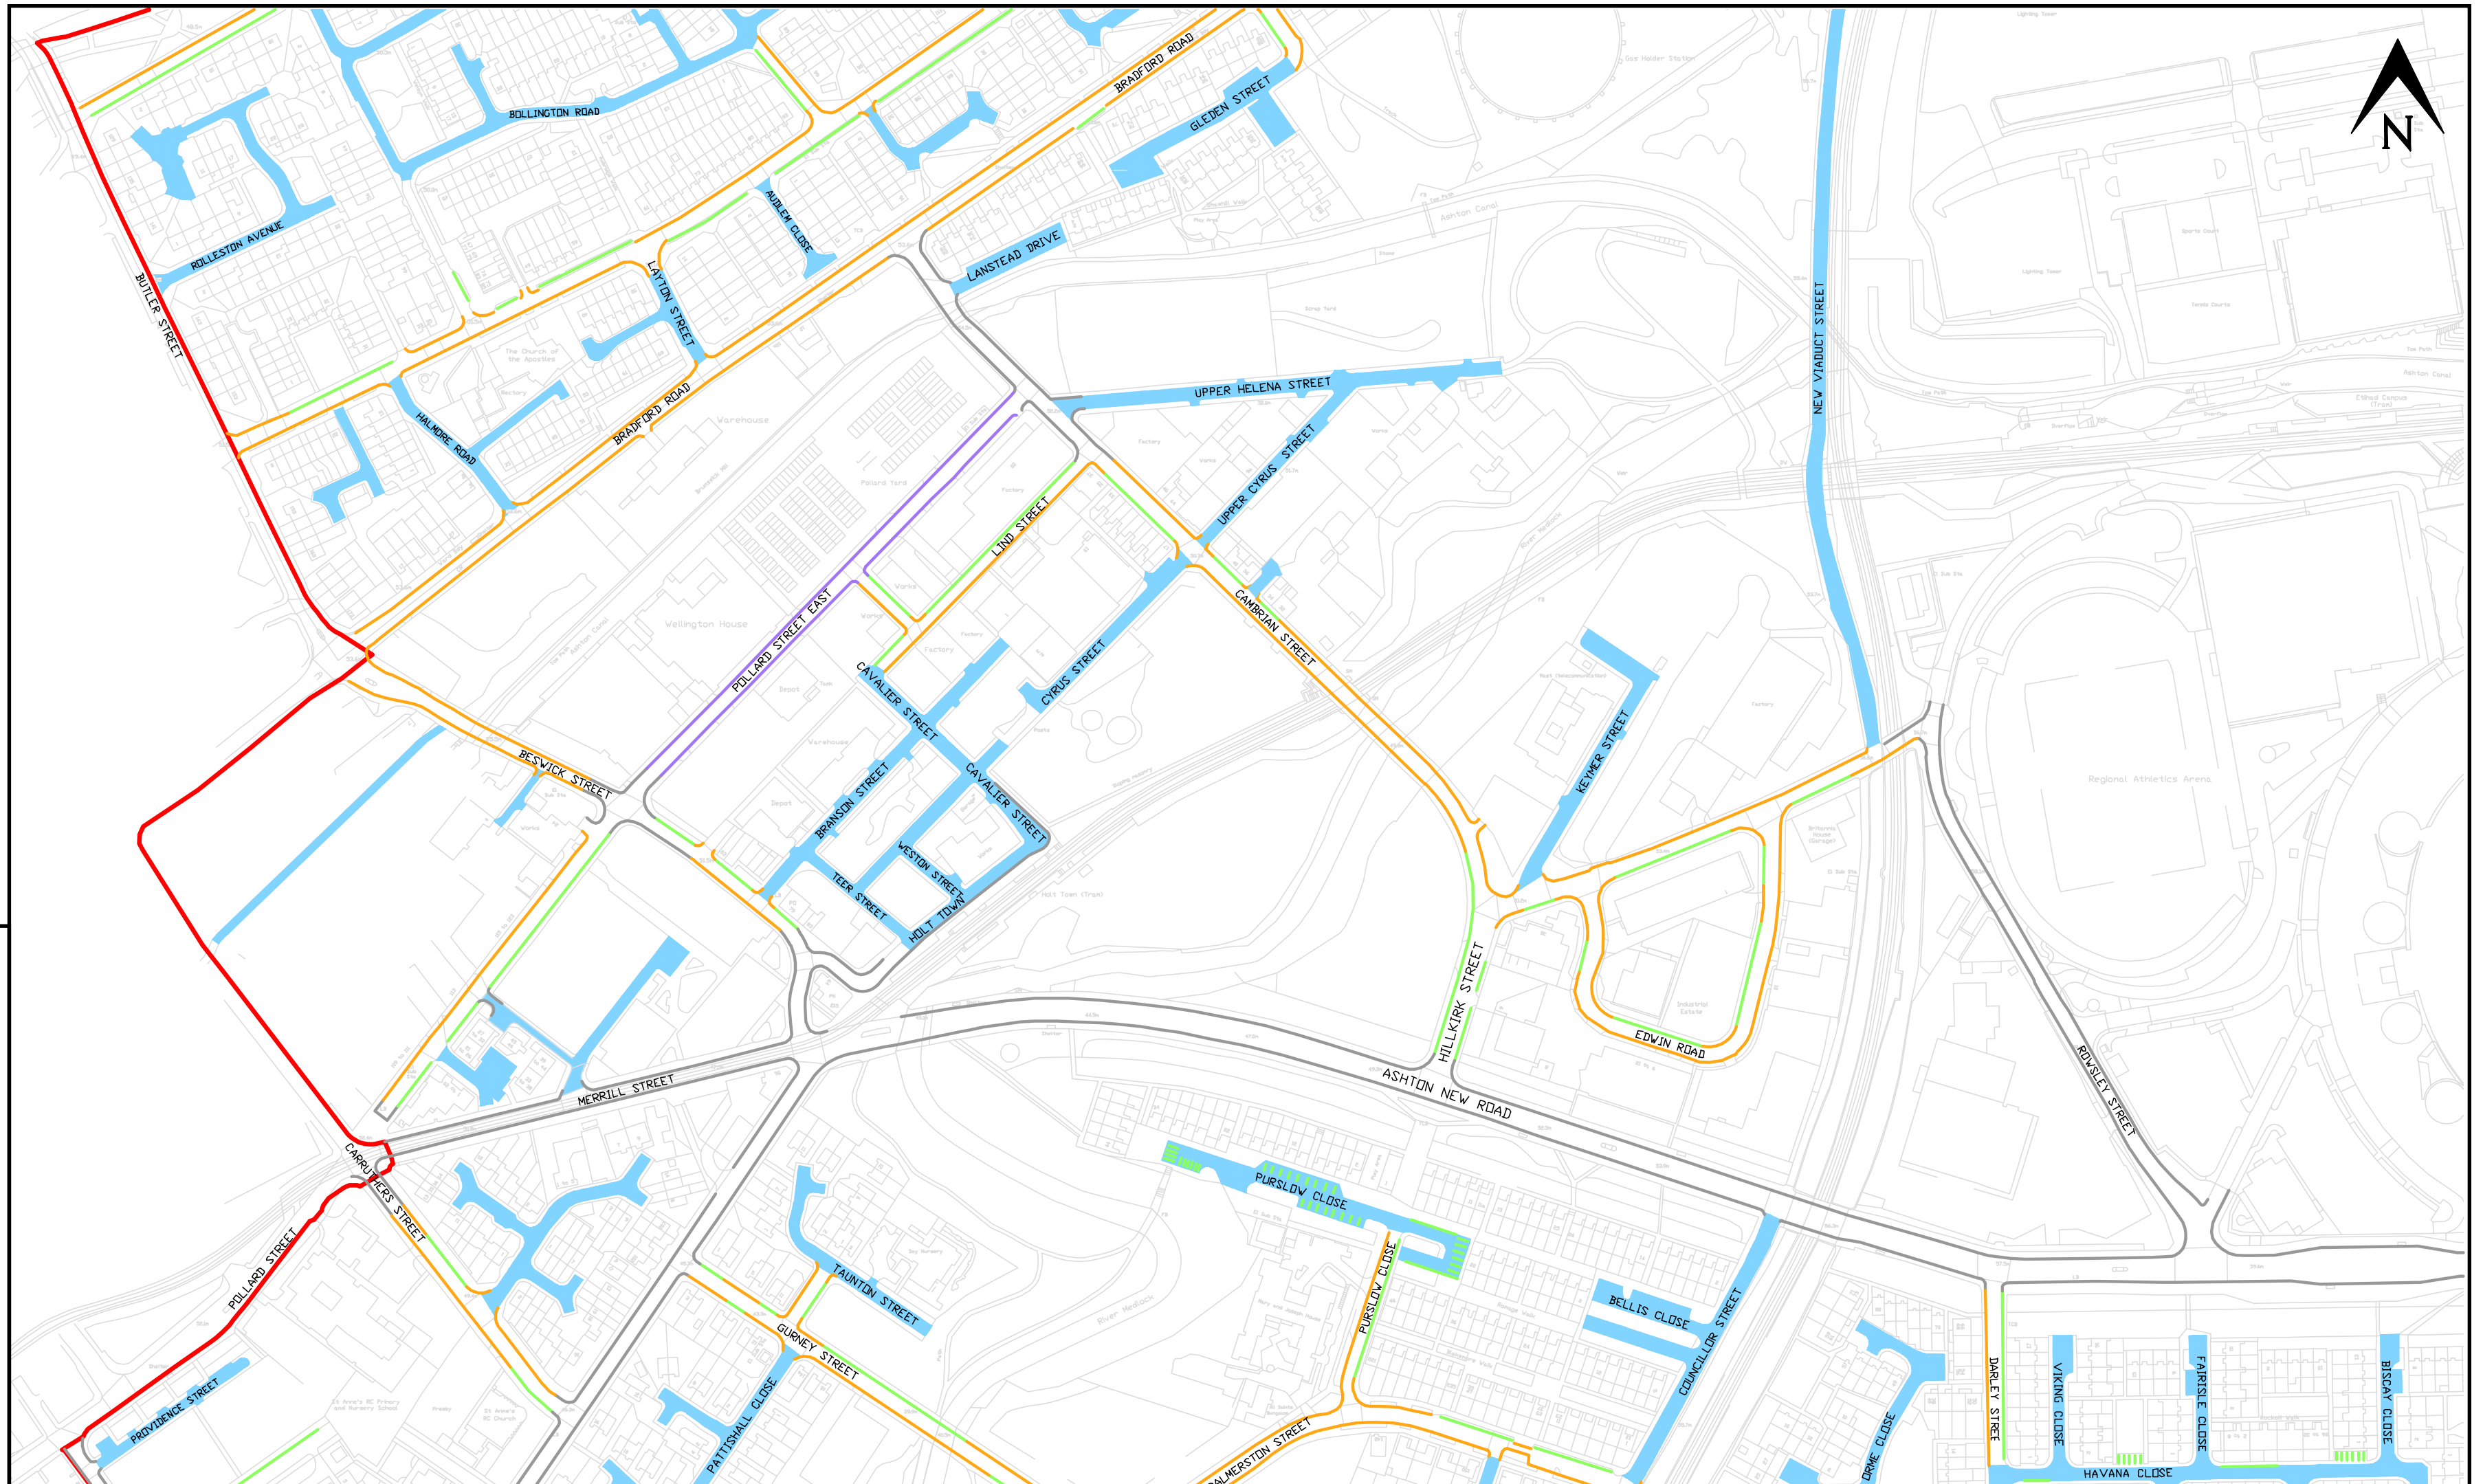

We want your views on the latest design

This plan shows the proposed waiting restrictions for area 3 (of 10) that are being consulted on as part of the Eastlands Resident Parking Zone scheme

KEY

- Study area boundary
- No waiting at any time
- No waiting from midday - 11pm
- Existing restriction
- Parking bays - Permit holders only or go mins maximum stay
- Parking for permit holders only (except in signed bays)

P Midday - 11pm
Permit holders only or 90 minutes
No return within 90 minutes

P Parking permit holders only past this point Midday-11pm
Except in signed bays