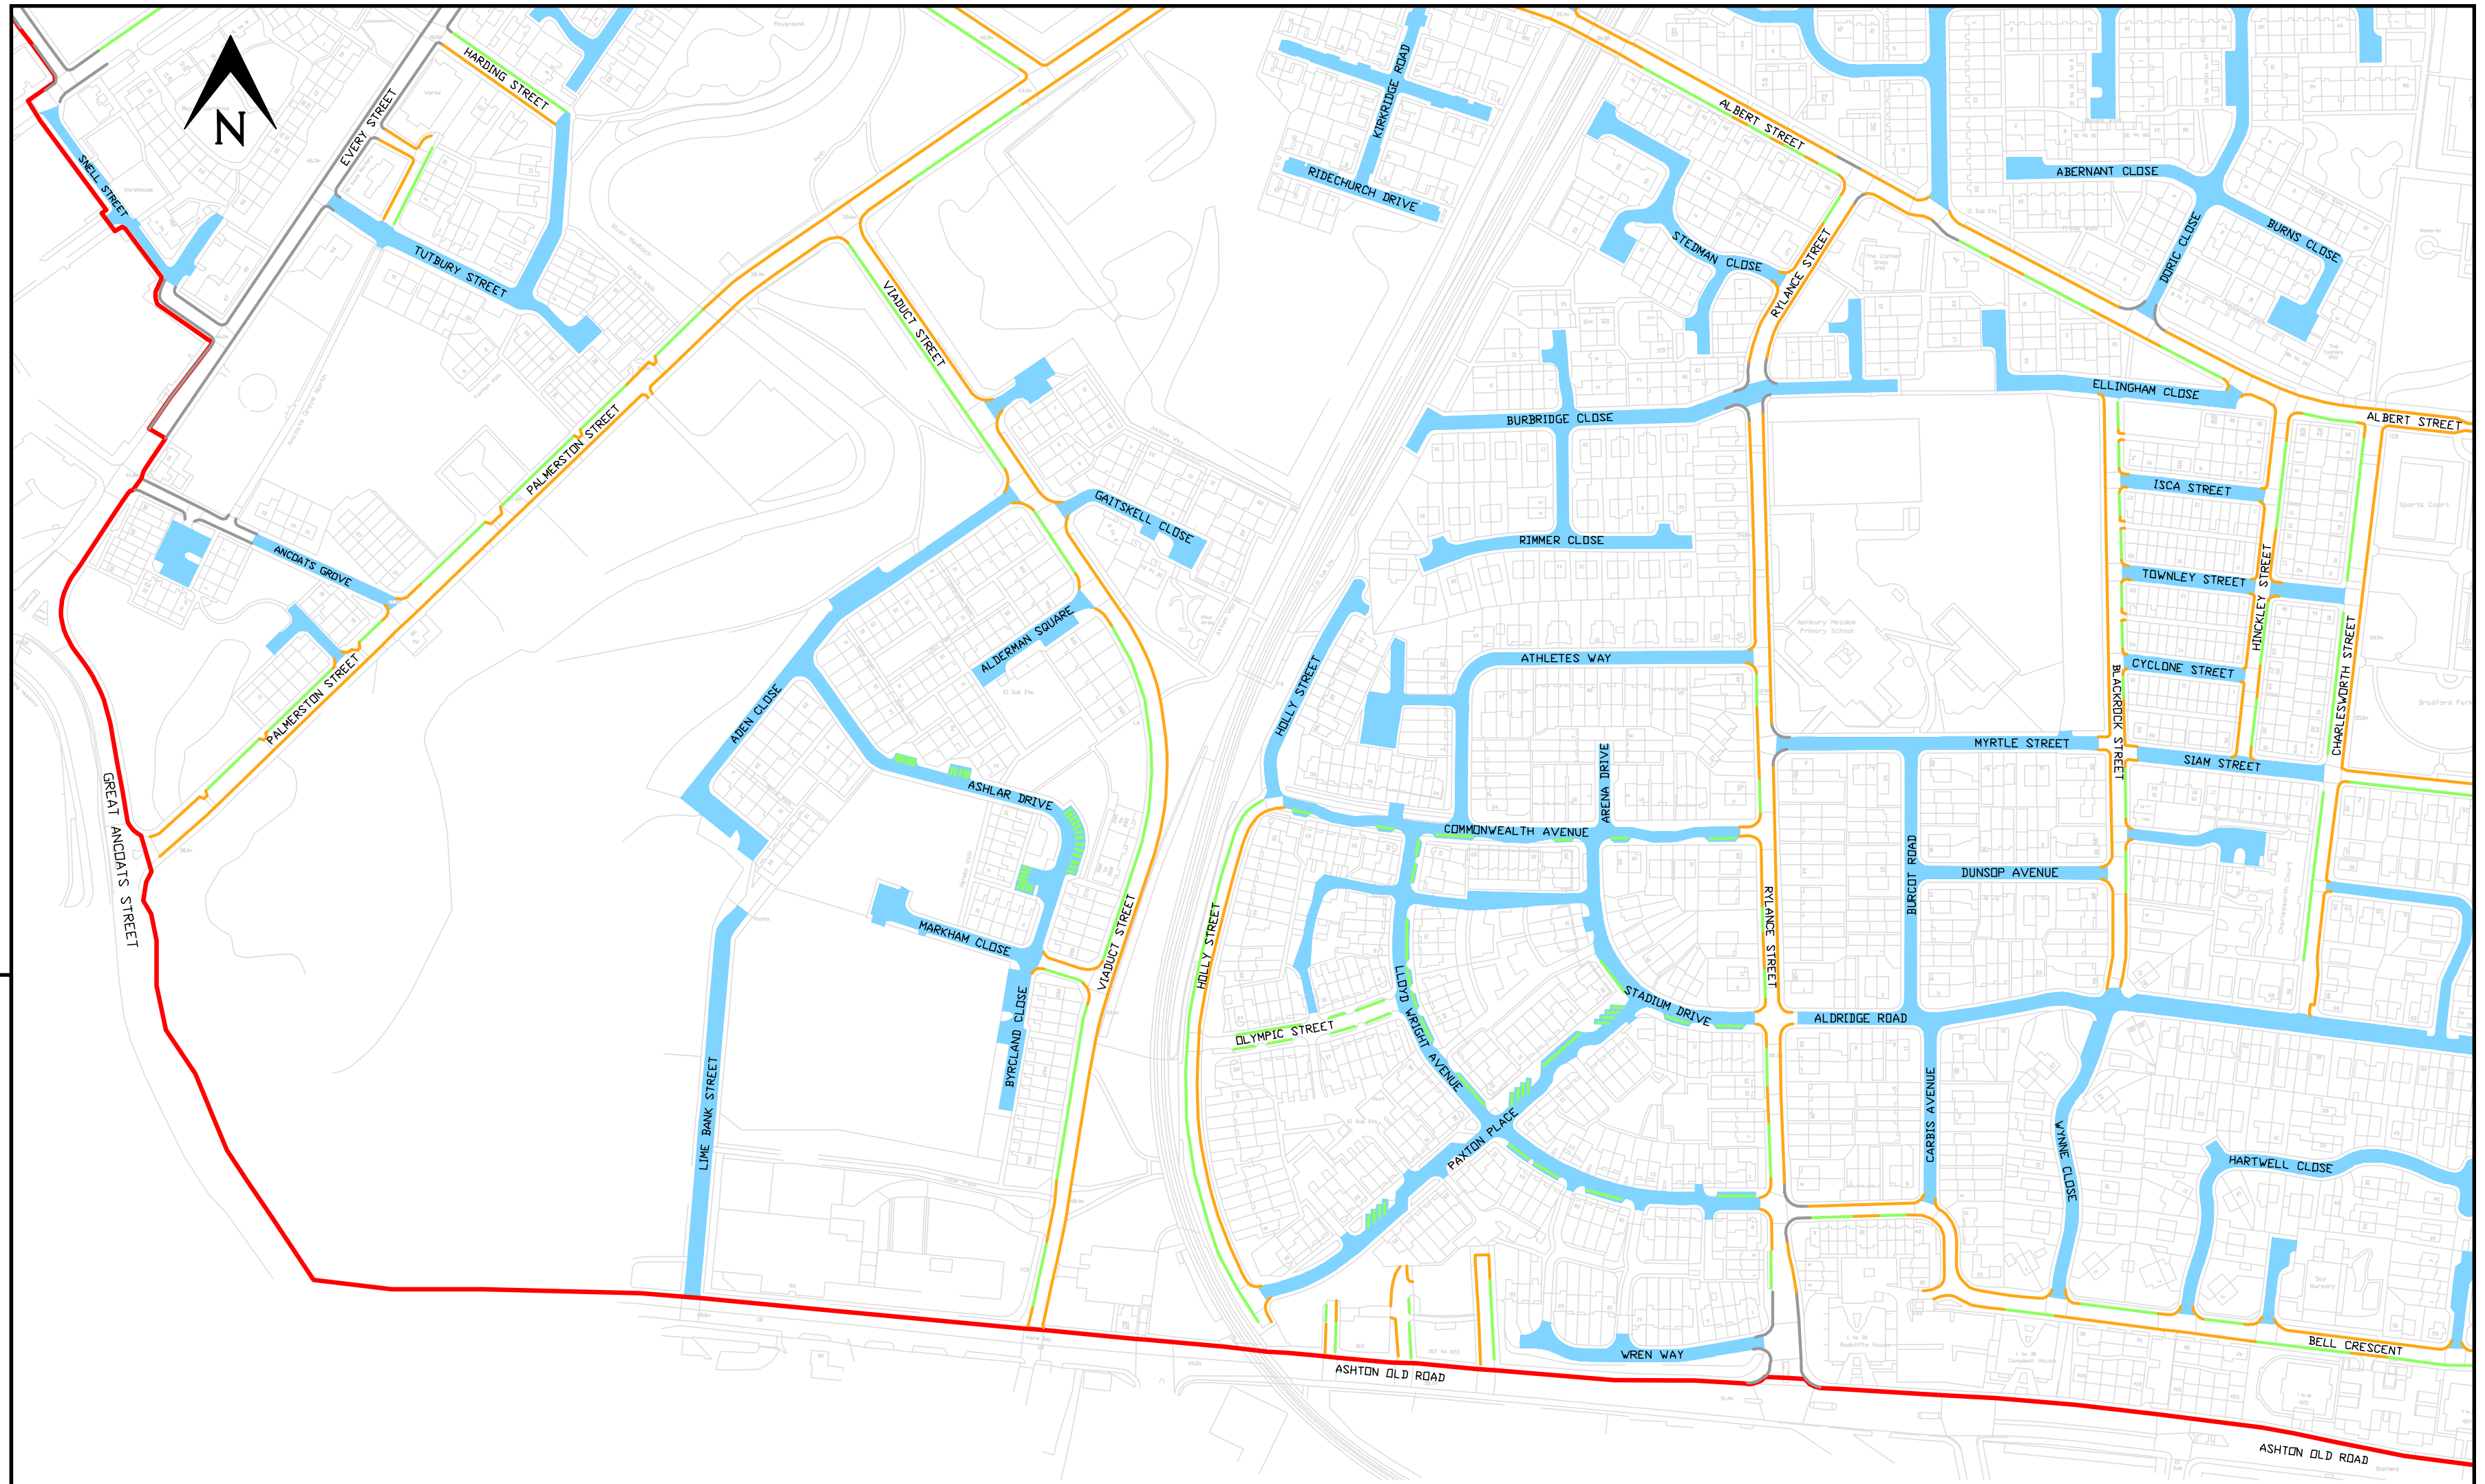

We want your views on the latest design

This plan shows the proposed waiting restrictions for area 4 (of 10) that are being consulted on as part of the Eastlands Resident Parking Zone scheme

KEY

- Study area boundary
- No waiting at any time
- Existing restriction

Parking bays -
Permit holders
only or 90 mins
maximum stay

Parking for permit
holders only
(except in
signed bays)