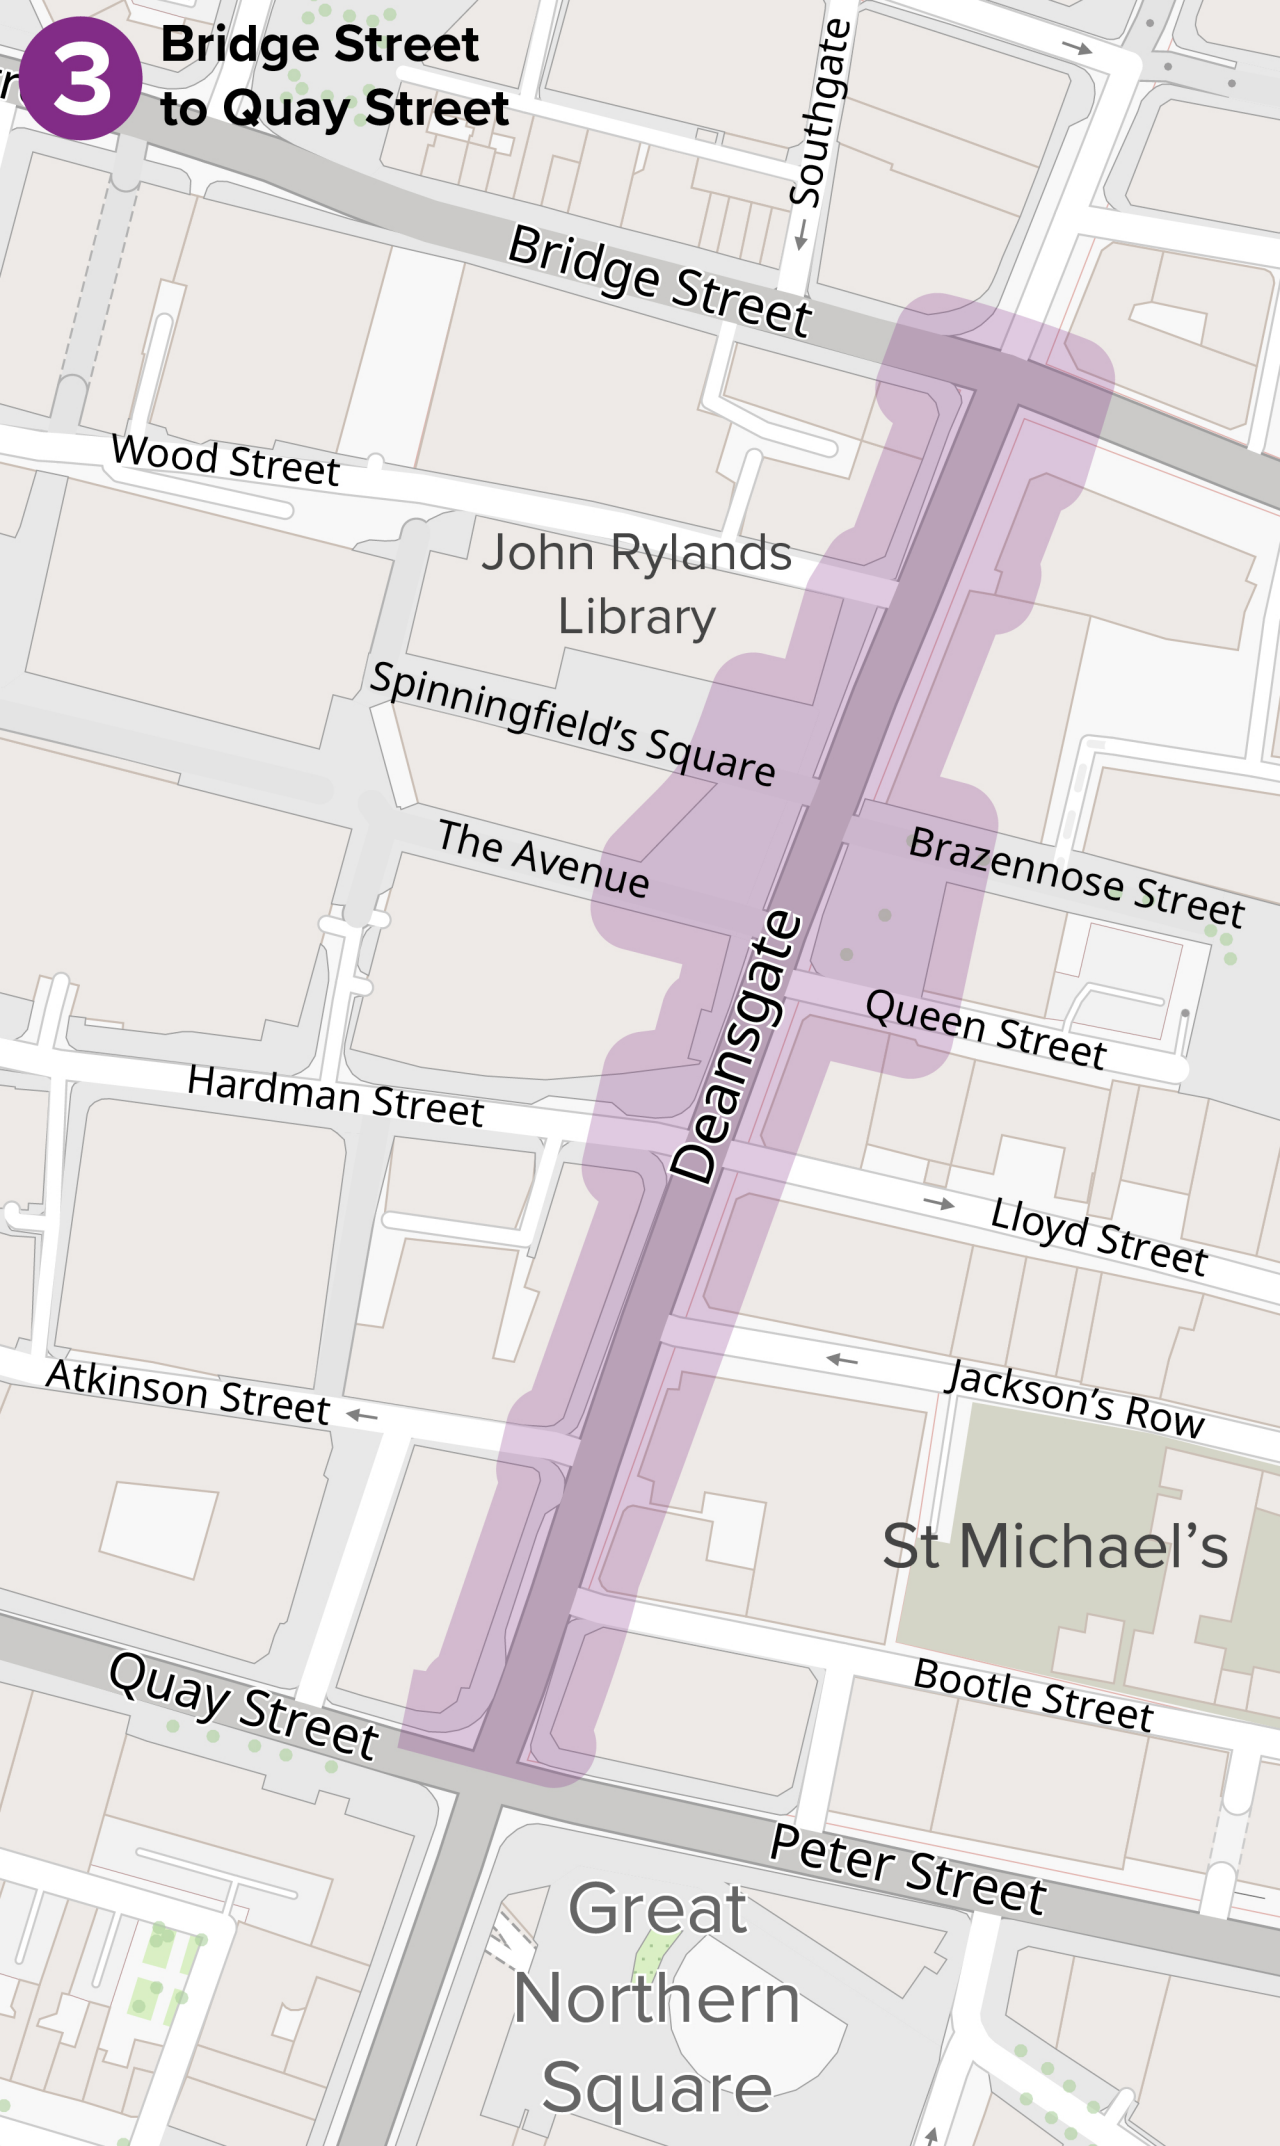

Salford

Spinningfields

Civic Quarter

Key

- 1** Victoria Bridge Street to Blackfriars Street
- 2** Blackfriars Street to Bridge Street
- 3** Bridge Street to Quay Street
- 4** Quay Street to Liverpool Road

Deansgate

St Ann Street

Kendal's Building

King Street West

King Street

Bridge Street

South King Street

John Rylands Library

John Dalton Street

3

Bridge Street to Quay Street

4

Quay Street to Liverpool Road

Quay Street

Artillery Street

St John Street

Camp Street

Longworth Street

Tonman Street

Liverpool Road

Southern Street

Peter Street

Great Northern Square

Great Northern