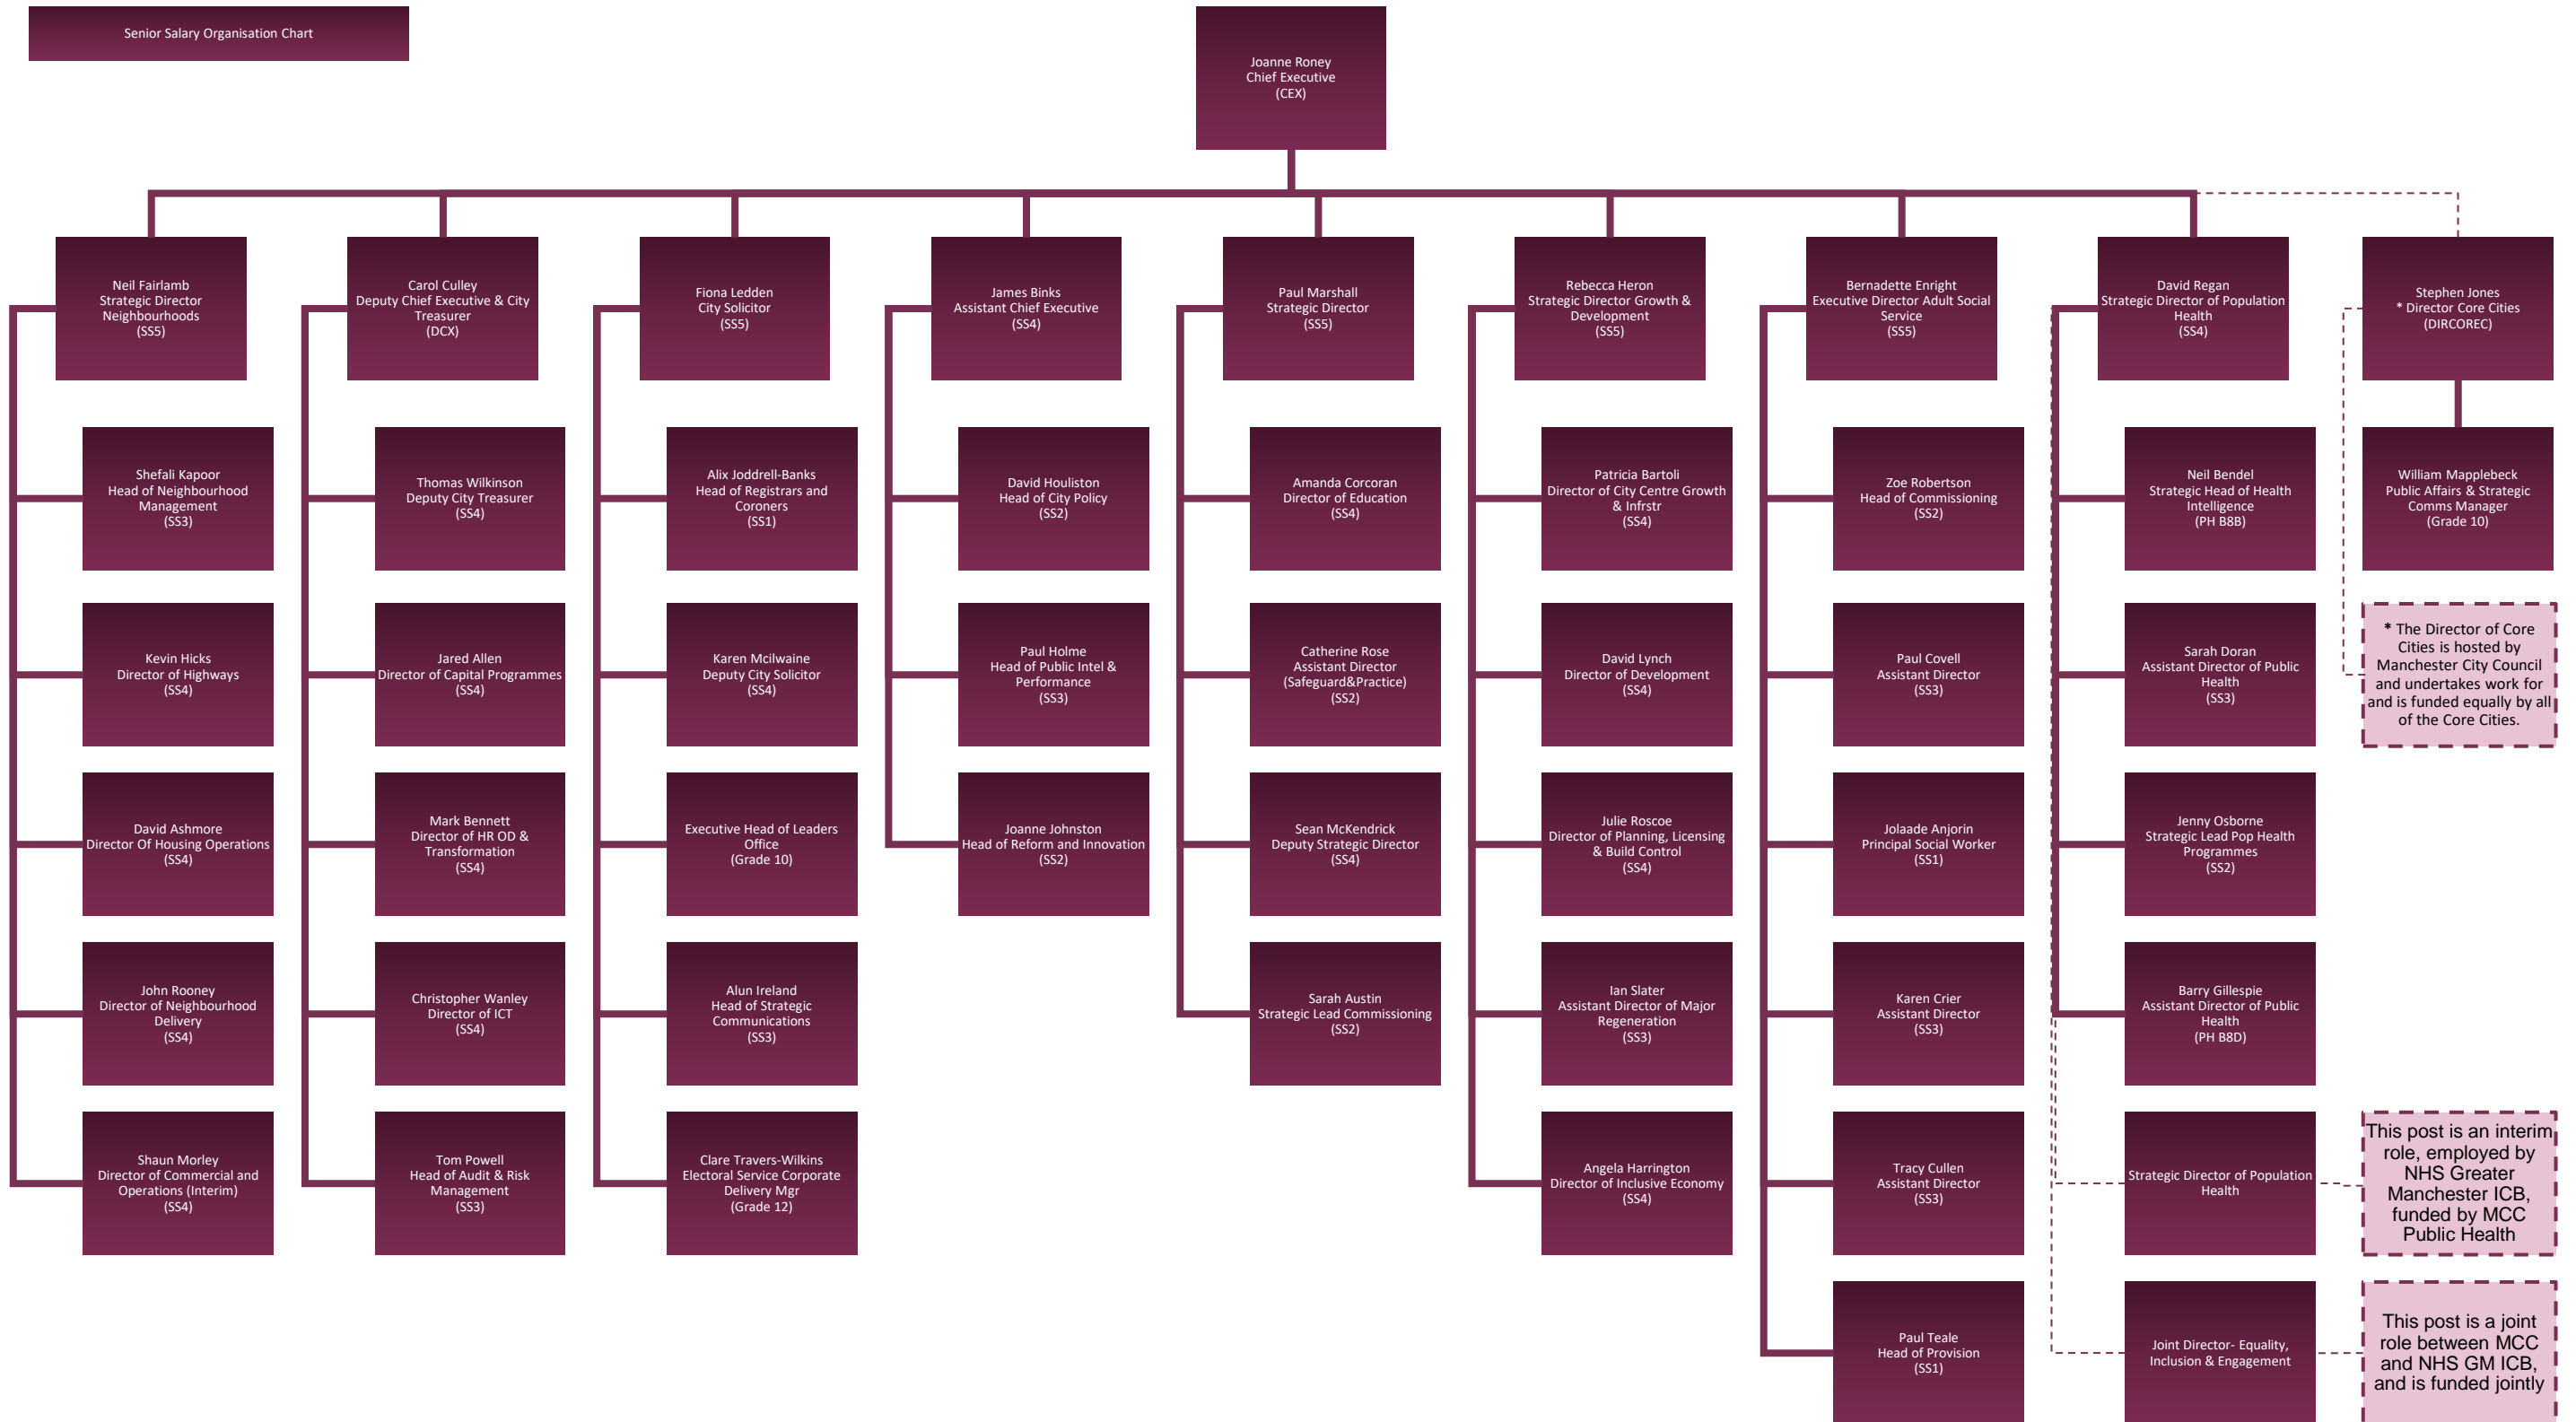

Senior Salary Organisation Chart

\* The Director of Core Cities is hosted by Manchester City Council and undertakes work for and is funded equally by all of the Core Cities.

This post is an interim role, employed by NHS Greater Manchester ICB, funded by MCC Public Health

This post is a joint role between MCC and NHS GM ICB, and is funded jointly